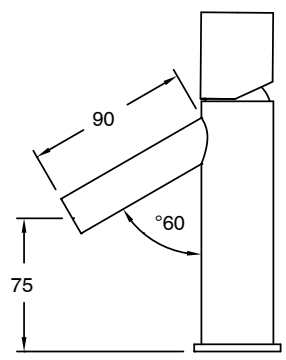

SUSSEX

Sussex Pure Basin Mixer with Diamond Textured Handles Chrome (6 Star) Lead Free

46910

SPECIFICATIONS

Recommended Use	Residential;Commercial
Colour Finish	Polished Chrome
Primary Material	Lead Free Brass
Recommended Pressure Range	150 - 500 kPa as per AS3500
Max Continuous Working Temperature (deg C)	65
Min Continuous Working Temperature (deg C)	1

WARRANTY

Residential Use (Years)	40
Commercial Use (Years)	10

Please refer to Sussex Warranty page for full Terms and Conditions