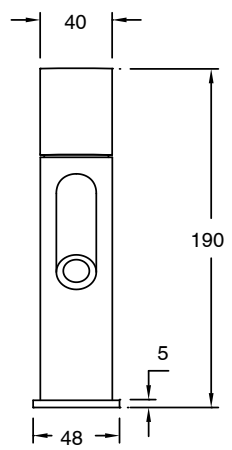

SUSSEX

Sussex Pure Basin Mixer with Diamond Textured Handles Chrome (6 Star) Lead Free

46910

SPECIFICATIONS

Recommended Use	Residential;Commercial
Colour Finish	Polished Chrome
Primary Material	Lead Free Brass
Recommended Pressure Range	150 - 500 kPa as per AS3500
Max Continuous Working Temperature (deg C)	65
Min Continuous Working Temperature (deg C)	1

WARRANTY

Residential Use (Years)	40
Commercial Use (Years)	10

Please refer to Sussex Warranty page for full Terms and Conditions