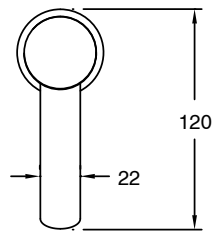

SUSSEX

Sussex Pure Basin Mixer with Diamond Textured Handles Chrome (6 Star) Lead Free

46910

SPECIFICATIONS

Recommended Use	Residential;Commercial
Colour Finish	Polished Chrome
Primary Material	Lead Free Brass
Recommended Pressure Range	150 - 500 kPa as per AS3500
Max Continuous Working Temperature (deg C)	65
Min Continuous Working Temperature (deg C)	1

WARRANTY

Residential Use (Years)	40
Commercial Use (Years)	10

Please refer to Sussex Warranty page for full Terms and Conditions