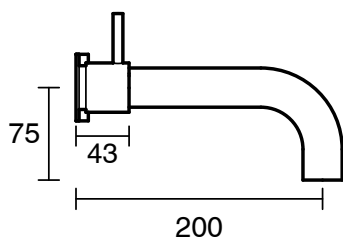

SUSSEX

Sussex Scala 32mm Wall Basin Set Curved 200mm Chrome (6 Star)

2262368

SPECIFICATIONS

Recommended Use	Residential;Commercial
Colour Finish	Polished Chrome
Primary Material	Brass
Recommended Pressure Range	150 - 500 kPa as per AS3500
Max Continuous Working Temperature (deg C)	65
Min Continuous Working Temperature (deg C)	1

WARRANTY

Residential Use (Years)	40
Commercial Use (Years)	10

Please refer to Sussex Warranty page for full Terms and Conditions

Dimensions are nominal measurements only.

CLEANING RECOMMENDATIONS:

We recommend the use of soapy water or approved cleaners. This product should not be cleaned with abrasive materials. Damage caused by any improper treatment is not covered by the product warranty. Refer to Warranty Conditions

Disclaimer: Products in this specification manual must by regulation be installed by licensed and registered trade people. The manufacturer/distributor reserves the right to vary specifications or delete models from their range without prior notification. Dimensions are nominal measurements only. Dimensions and set-outs listed are correct at time of publication however the manufacturer/distributor takes no responsibility for printing errors.

Published 16/04/2026

To see the complete Sussex range go to www.reece.com.au