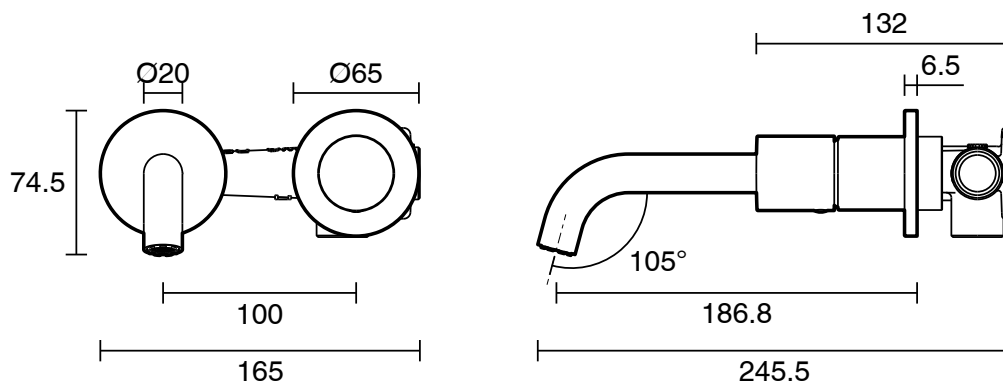

mizu

Mizu Drift Dial Wall Basin/Bath Mixer Set 2-Piece Kit Brushed Brass (6 Star) Lead Free

34581

SPECIFICATIONS	
Recommended Use	Residential;Commercial
Colour Finish	Brushed Brass
Primary Material	Lead Free Brass
Recommended Pressure Range	150 - 500 kPa as per AS3500
Max Continuous Working Temperature (deg C)	65
Min Continuous Working Temperature (deg C)	5
WARRANTY	
Residential & Commercial Use (Years)	25
Spare Parts & Labour (Years)	1
<i>Please refer to Mizu Warranty page for full Terms and Conditions</i>	

Disclaimer: Products in this specification manual must by regulation be installed by licensed and registered trade people. The manufacturer/distributor reserves the right to vary specifications or delete models from their range without prior notification. Dimensions are nominal measurements only. Dimensions and set-outs listed are correct at time of publication however the manufacturer/distributor takes no responsibility for printing errors.