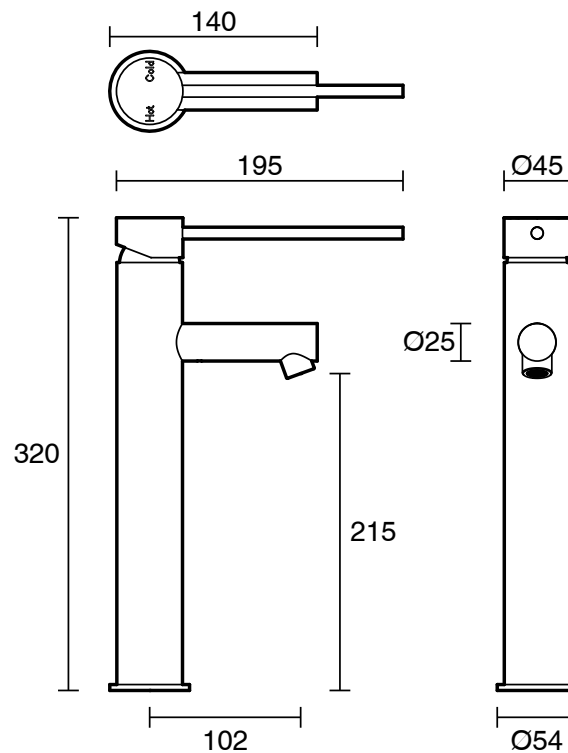

SUSSEX

Sussex Scala Extended Basin Mixer Tap with 150mm Extension Pin
LUX PVD Brushed Platinum Gold (5 Star)
2268185

SPECIFICATIONS	
Recommended Use	Residential;Commercial
Colour Finish	Brushed Platinum Gold
Primary Material	DR Brass
Recommended Pressure Range	150 - 500 kPa as per AS3500
Max Continuous Working Temperature (deg C)	65
Min Continuous Working Temperature (deg C)	1
WARRANTY	
Residential Use (Years)	40
Commercial Use (Years)	10
<i>Please refer to Sussex Warranty page for full Terms and Conditions</i>	

Disclaimer: Products in this specification manual must by regulation be installed by licensed and registered trade people. The manufacturer/distributor reserves the right to vary specifications or delete models from their range without prior notification. Dimensions are nominal measurements only. Dimensions and set-outs listed are correct at time of publication however the manufacturer/distributor takes no responsibility for printing errors.