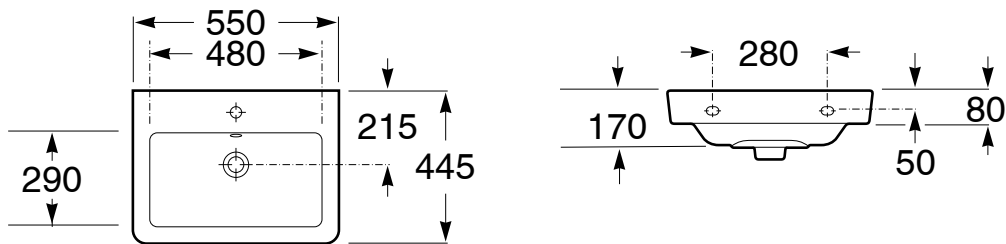

Roca Easy Semi Inset Basin 550mm x 450mm 1 Taphole White

9505570

SPECIFICATIONS

Recommended Use	Residential;Commercial
Primary Material	Vitreous China
Colour Finish	White
Bowl Capacity (L)	3.6
Weight (kg)	13.4
Taphole Configuration	One
Overflow Included	Yes
Plug & Waste Included	No

WARRANTY

Residential & Commercial Use (Years)	25
Spare Parts & Labour (Years)	1

Please refer to Roca Warranty page for full Terms and Conditions

Dimensions are nominal measurements only.

CLEANING RECOMMENDATIONS:

We recommend the use of soapy water or approved cleaners. This product should not be cleaned with abrasive materials. Damage caused by any improper treatment is not covered by the product warranty. Refer to Warranty Conditions

Disclaimer: Products in this specification manual must by regulation be installed by licensed and registered trade people. The manufacturer/distributor reserves the right to vary specifications or delete models from their range without prior notification. Dimensions are nominal measurements only. Dimensions and set-outs listed are correct at time of publication however the manufacturer/distributor takes no responsibility for printing errors.

Published 18/05/2026

To see the complete Roca range go to www.reece.com.au