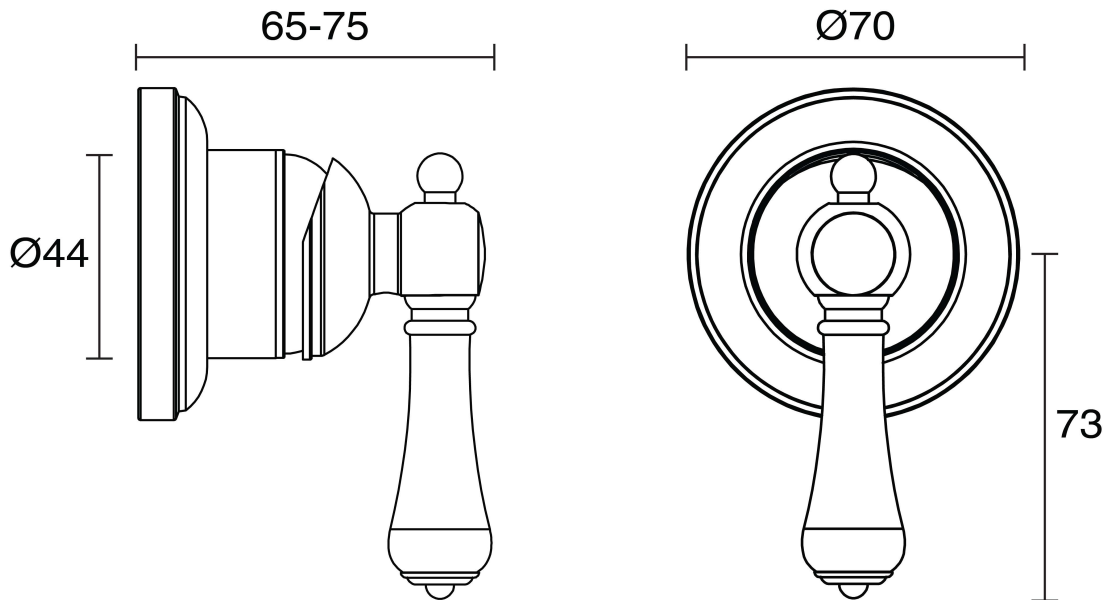

KADO

Kado Era Shower Mixer Slim Porcelain Handle Brushed Nickel

2264757

SPECIFICATIONS

Recommended Use	Residential;Commercial
Colour	Brushed Nickel with Porcelain Handles
Finish	Brushed
Material	DR Brass
Recommended Pressure Range	150 - 500 kPa
Maximum Continuous Working Temperature	80 deg C
Suitable for Storage Tank Hot Water	Yes
Suitable for Continuous Flow Hot Water	Yes
Suitable for Gravity Feed Hot Water	No

WARRANTY

Residential & Commercial Use (Years)	25
Spare Parts & Labour (Years)	1

Please refer to Kado Warranty Page for full Terms and Conditions

Dimensions are nominal measurements only.

CLEANING RECOMMENDATIONS:

We recommend the use of soapy water or approved cleaners. This product should not be cleaned with abrasive materials. Damage caused by any improper treatment is not covered by the product warranty. Refer to Warranty Conditions

Disclaimer: Products in this specification manual must by regulation be installed by licensed and registered trade people. The manufacturer/distributor reserves the right to vary specifications or delete models from their range without prior notification. Dimensions are nominal measurements only. Dimensions and set-outs listed are correct at time of publication however the manufacturer/distributor takes no responsibility for printing errors.

Published 01/04/2026

To see the complete Kado range go to www.reece.com.au