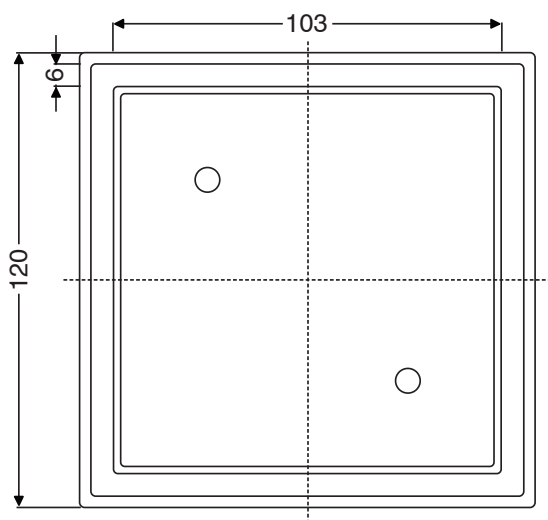

mizu

Mizu Drift MK2 Tile Insert Waste 80mm Chrome

9510798

SPECIFICATIONS

Recommended Use	Residential;Commercial
Colour Finish	Polished Chrome
Primary Material	Brass

WARRANTY

Residential & Commercial Use (Years)	2

Please refer to Mizu Warranty page for full Terms and Conditions

Dimensions are nominal measurements only.

CLEANING RECOMMENDATIONS:

We recommend the use of soapy water or approved cleaners. This product should not be cleaned with abrasive materials. Damage caused by any improper treatment is not covered by the product warranty. Refer to Warranty Conditions

Disclaimer: Products in this specification manual must by regulation be installed by licensed and registered trade people. The manufacturer/distributor reserves the right to vary specifications or delete models from their range without prior notification. Dimensions are nominal measurements only. Dimensions and set-outs listed are correct at time of publication however the manufacturer/distributor takes no responsibility for printing errors.

Published 01/04/2026

To see the complete Mizu range go to www.reece.com.au