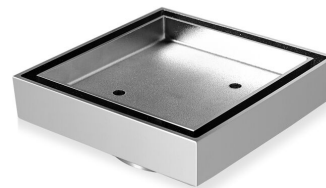

mizu

Mizu Drift MK2 Tile Insert Waste 80mm Chrome

9510798

SPECIFICATIONS

Recommended Use	Residential;Commercial
Colour Finish	Polished Chrome
Primary Material	Brass

WARRANTY

Residential & Commercial Use (Years)	2

Please refer to Mizu Warranty page for full Terms and Conditions

Dimensions are nominal measurements only.

CLEANING RECOMMENDATIONS:

We recommend the use of soapy water or approved cleaners. This product should not be cleaned with abrasive materials. Damage caused by any improper treatment is not covered by the product warranty. Refer to Warranty Conditions

Disclaimer: Products in this specification manual must by regulation be installed by licensed and registered trade people. The manufacturer/distributor reserves the right to vary specifications or delete models from their range without prior notification. Dimensions are nominal measurements only. Dimensions and set-outs listed are correct at time of publication however the manufacturer/distributor takes no responsibility for printing errors.

Published 01/04/2026

To see the complete Mizu range go to www.reece.com.au