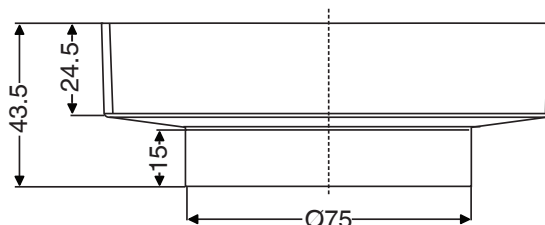

mizu

Mizu Drift MK2 Tile Insert Waste 80mm Chrome

9510798

SPECIFICATIONS

Recommended Use	Residential;Commercial
Colour Finish	Polished Chrome
Primary Material	Brass

WARRANTY

Residential & Commercial Use (Years)	2

Please refer to Mizu Warranty page for full Terms and Conditions

Dimensions are nominal measurements only.

CLEANING RECOMMENDATIONS:

We recommend the use of soapy water or approved cleaners. This product should not be cleaned with abrasive materials. Damage caused by any improper treatment is not covered by the product warranty. Refer to Warranty Conditions

Disclaimer: Products in this specification manual must by regulation be installed by licensed and registered trade people. The manufacturer/distributor reserves the right to vary specifications or delete models from their range without prior notification. Dimensions are nominal measurements only. Dimensions and set-outs listed are correct at time of publication however the manufacturer/distributor takes no responsibility for printing errors.

Published 01/04/2026

To see the complete Mizu range go to www.reece.com.au