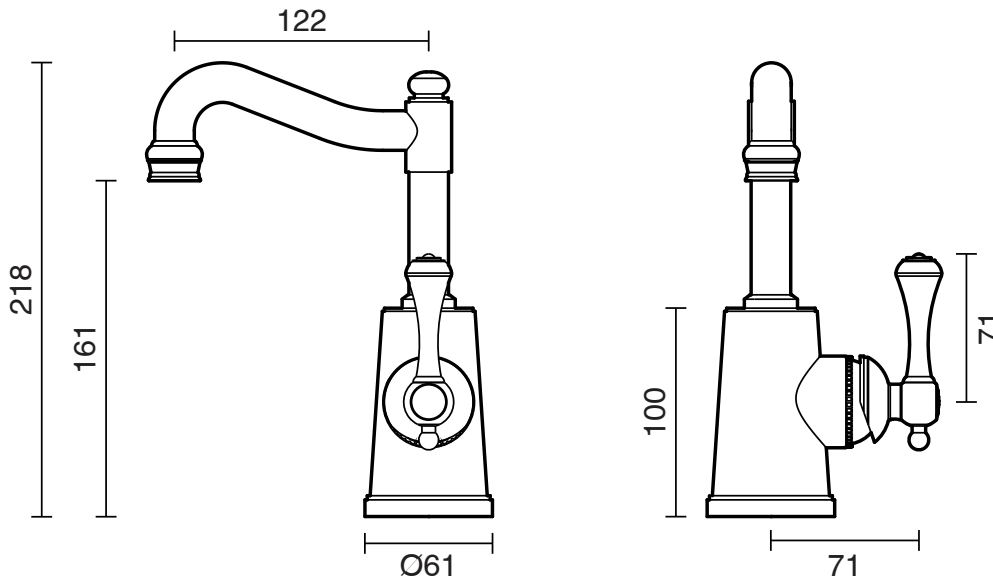

KADO

Kado Era English Basin Mixer Brass Gold (5 Star) Lead Free

9508775

SPECIFICATIONS	
Recommended Use	Residential;Commercial
Colour Finish	Brass Gold
Primary Material	Lead Free Brass
Recommended Pressure Range	150 - 500 kPa as per AS3500
Max Continuous Working Temperature (deg C)	80
Min Continuous Working Temperature (deg C)	5
WARRANTY	
Residential & Commercial Use (Years)	25
Spare Parts & Labour (Years)	1
<i>Please refer to Kado Warranty page for full Terms and Conditions</i>	