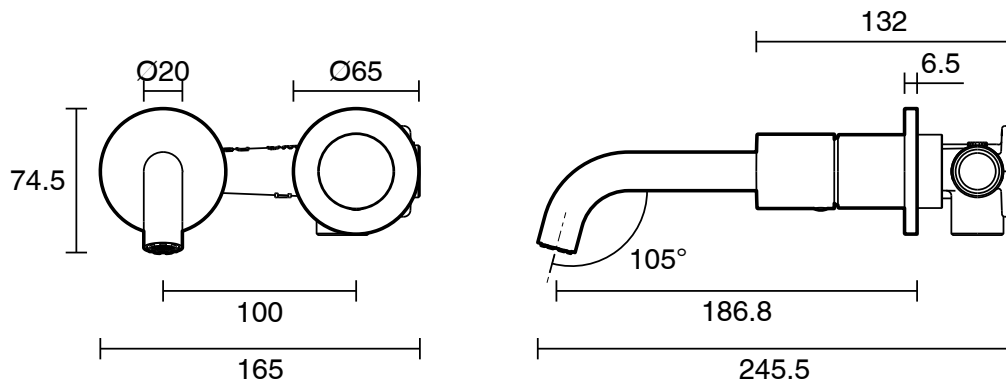

mizu

Mizu Drift Dial Wall Basin/Bath Mixer Set 2-Piece Kit Brushed Gunmetal (6 Star) Lead Free

34580

SPECIFICATIONS

Recommended Use	Residential;Commercial
Colour Finish	Brushed Gunmetal
Primary Material	Lead Free Brass
Recommended Pressure Range	150 - 500 kPa as per AS3500
Max Continuous Working Temperature (deg C)	65
Min Continuous Working Temperature (deg C)	5

WARRANTY

Residential & Commercial Use (Years)	25
Spare Parts & Labour (Years)	1

Please refer to Mizu Warranty page for full Terms and Conditions