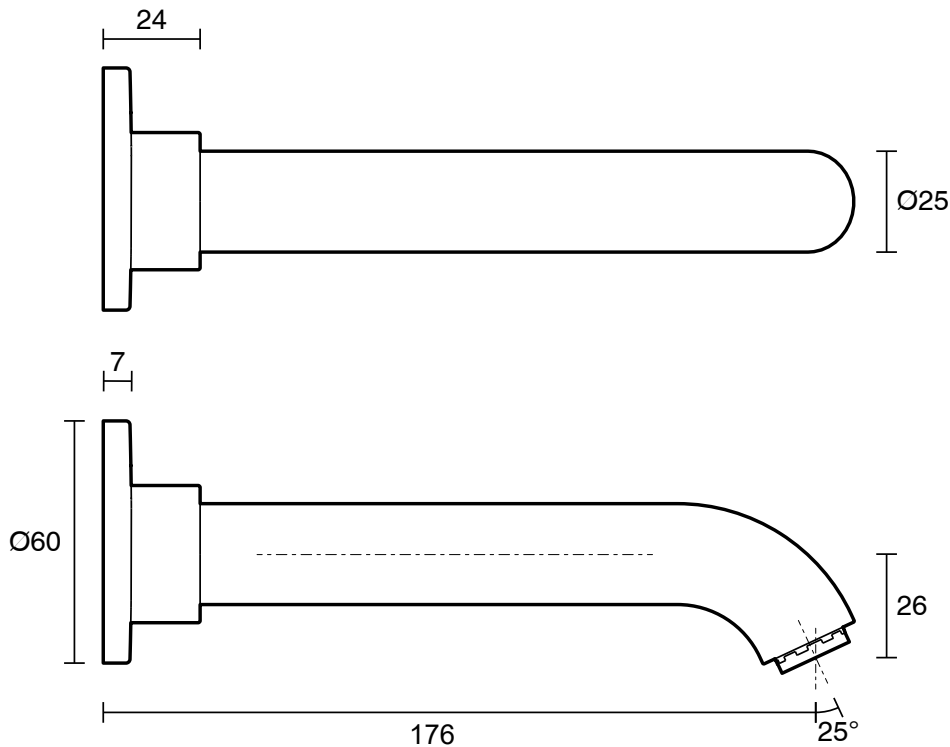

Roca Ona Bath Outlet 175mm Matte White

13714

SPECIFICATIONS

Recommended Use	Residential;Commercial
Colour Finish	Matte White
Primary Material	Lead Free Brass
Recommended Pressure Range	150 - 500 kPa as per AS3500
Max Continuous Working Temperature (deg C)	65
Min Continuous Working Temperature (deg C)	5

WARRANTY

Residential & Commercial Use (Years)	25
Spare Parts & Labour (Years)	1

Please refer to Roca Warranty page for full Terms and Conditions

Dimensions are nominal measurements only.

CLEANING RECOMMENDATIONS:

We recommend the use of soapy water or approved cleaners. This product should not be cleaned with abrasive materials. Damage caused by any improper treatment is not covered by the product warranty. Refer to Warranty Conditions

Disclaimer: Products in this specification manual must by regulation be installed by licensed and registered trade people. The manufacturer/distributor reserves the right to vary specifications or delete models from their range without prior notification. Dimensions are nominal measurements only. Dimensions and set-outs listed are correct at time of publication however the manufacturer/distributor takes no responsibility for printing errors.

Published 19/05/2026

To see the complete Roca range go to www.reece.com.au