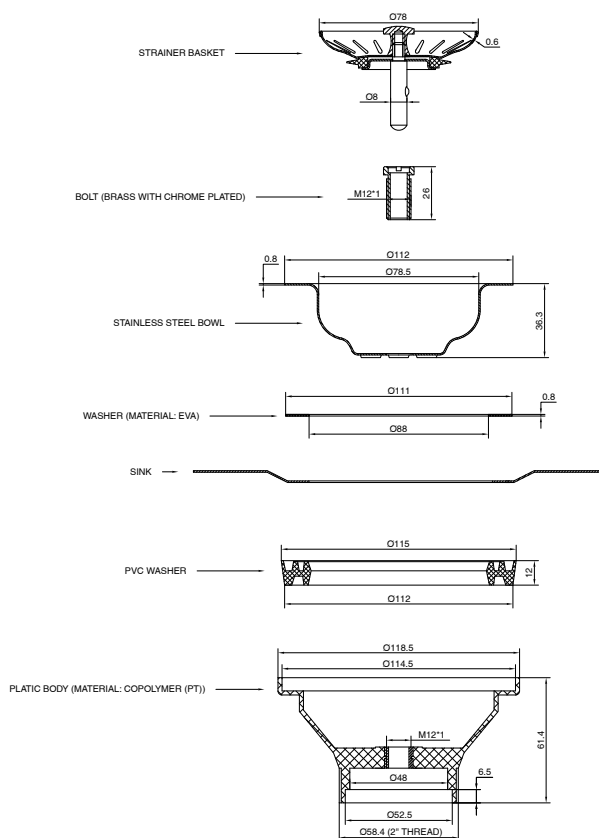

## Memo Basket Plug & Waste 90mm x 50mm (Suits Stainless Steel Sinks) Bronze

2407097

SPECIFICATIONS	
Recommended Use	Residential;Commercial
Material	Stainless Steel (304 Grade)
Colour	Bronze
Finish	Satin
Size	90mm x 50mm
Suitable for	This waste is suitable for stainless steel sinks

WARRANTY	
Spare Parts & Labour (Years)	1

*Please refer to Memo Warranty Page for full Terms and Conditions*

Dimensions are nominal measurements only.