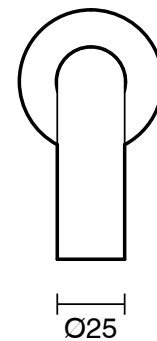

SUSSEX

Scala 25 Wall Outlet Curved 200mm EP Satin Chrome (3 Star) Lead Free

51134

SPECIFICATIONS

Recommended Use	Residential;Commercial
Colour Finish	Satin Chrome
Primary Material	Lead Free Brass
Recommended Pressure Range	150 - 500 kPa as per AS3500
Max Continuous Working Temperature (deg C)	65
Min Continuous Working Temperature (deg C)	1

WARRANTY

Residential Use (Years)	40
Commercial Use (Years)	10

Please refer to Sussex Warranty page for full Terms and Conditions