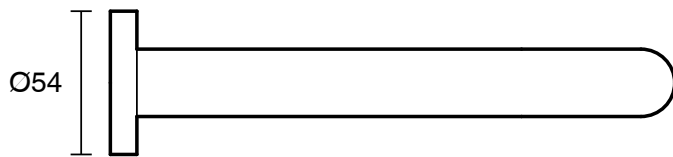

SUSSEX

Scala 25 Wall Outlet Curved 200mm EP Satin Chrome (3 Star) Lead Free

51134

SPECIFICATIONS

Recommended Use	Residential;Commercial
Colour Finish	Satin Chrome
Primary Material	Lead Free Brass
Recommended Pressure Range	150 - 500 kPa as per AS3500
Max Continuous Working Temperature (deg C)	65
Min Continuous Working Temperature (deg C)	1

WARRANTY

Residential Use (Years)	40
Commercial Use (Years)	10

Please refer to Sussex Warranty page for full Terms and Conditions

Dimensions are nominal measurements only.

CLEANING RECOMMENDATIONS:

We recommend the use of soapy water or approved cleaners. This product should not be cleaned with abrasive materials. Damage caused by any improper treatment is not covered by the product warranty. Refer to Warranty Conditions

Disclaimer: Products in this specification manual must by regulation be installed by licensed and registered trade people. The manufacturer/distributor reserves the right to vary specifications or delete models from their range without prior notification. Dimensions are nominal measurements only. Dimensions and set-outs listed are correct at time of publication however the manufacturer/distributor takes no responsibility for printing errors.

Published 30/04/2026

To see the complete Sussex range go to www.reece.com.au