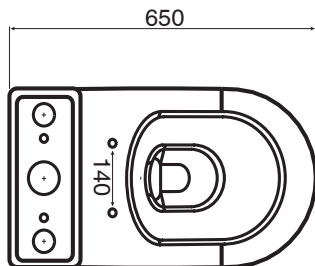

KADO

Kado Lux Close Coupled Back to Wall Overheight Back Inlet Toilet Suite with Thin Soft Close Quick Release Seat (4 Star)

SPECIFICATIONS

Recommended Use	Residential;Commercial
Material	Vitreous China
Colour	White
Weight of Pan	33kg
Weight of Cistern	15kg
Water Inlet Position	Back Inlet
Toilet Seat	Thin Soft Close Quick Release (Polypropylene)
Rim Configuration	Box Rim
Outlet Type	Universal S & P Converts to S Trap using plastic S-Bend (included)
S Trap Setout	95 - 180mm
P Trap Setout	180mm
Inlet Valve Pressure Rating	500kPa

WARRANTY

Residential & Commercial Use (Years)	25
Spare Parts & Labour (Years)	1

Please refer to Kado Warranty Page for full Terms and Conditions

Dimensions are nominal measurements only.

Disclaimer: Products in this specification manual must by regulation be installed by licensed and registered trade people. The manufacturer/distributor reserves the right to vary specifications or delete models from their range without prior notification. Dimensions are nominal measurements only. Dimensions and set-outs listed are correct at time of publication however the manufacturer/distributor takes no responsibility for printing errors.

Published 01/04/2026

CLEANING RECOMMENDATIONS:

We recommend the use of soapy water or approved cleaners. This product should not be cleaned with abrasive materials. Damage caused by any improper treatment is not covered by the product warranty. Refer to Warranty Conditions.