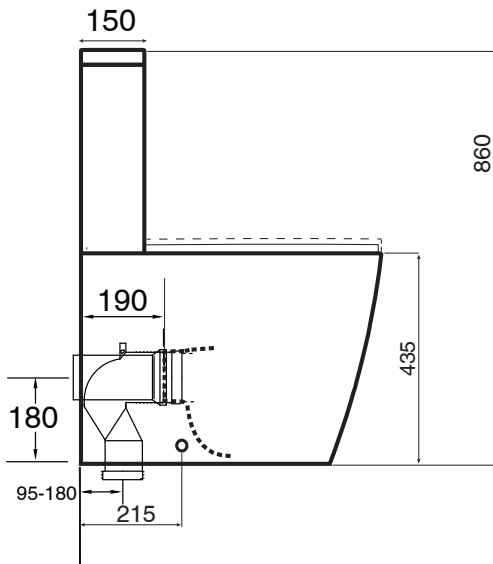

KADO

Kado Lux Close Coupled Back to Wall Overheight Back Inlet Toilet Suite with Thin Soft Close Quick Release Seat (4 Star)

SPECIFICATIONS

Recommended Use	Residential;Commercial
Material	Vitreous China
Colour	White
Weight of Pan	33kg
Weight of Cistern	15kg
Water Inlet Position	Back Inlet
Toilet Seat	Thin Soft Close Quick Release (Polypropylene)
Rim Configuration	Box Rim
Outlet Type	Universal S & P Converts to S Trap using plastic S-Bend (included)
S Trap Setout	95 - 180mm
P Trap Setout	180mm
Inlet Valve Pressure Rating	500kPa

WARRANTY

Residential & Commercial Use (Years)	25
Spare Parts & Labour (Years)	1

Please refer to Kado Warranty Page for full Terms and Conditions

Dimensions are nominal measurements only.

Disclaimer: Products in this specification manual must by regulation be installed by licensed and registered trade people. The manufacturer/distributor reserves the right to vary specifications or delete models from their range without prior notification. Dimensions are nominal measurements only. Dimensions and set-outs listed are correct at time of publication however the manufacturer/distributor takes no responsibility for printing errors.

Published 01/04/2026

CLEANING RECOMMENDATIONS:

We recommend the use of soapy water or approved cleaners. This product should not be cleaned with abrasive materials. Damage caused by any improper treatment is not covered by the product warranty. Refer to Warranty Conditions.