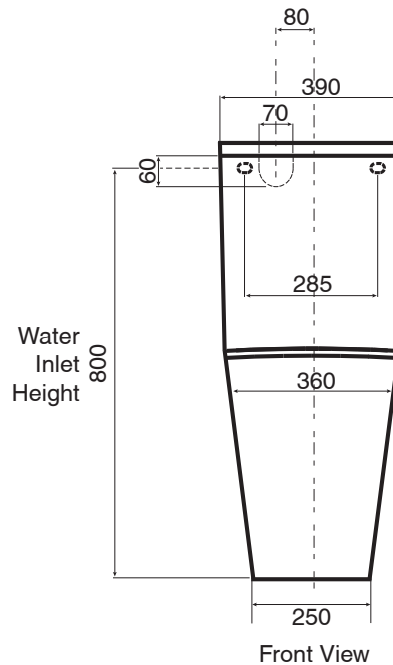

KADO

Kado Lux Close Coupled Back to Wall Overheight Back Inlet Toilet Suite with Thin Soft Close Quick Release Seat (4 Star)

SPECIFICATIONS

Recommended Use	Residential;Commercial
Material	Vitreous China
Colour	White
Weight of Pan	33kg
Weight of Cistern	15kg
Water Inlet Position	Back Inlet
Toilet Seat	Thin Soft Close Quick Release (Polypropylene)
Rim Configuration	Box Rim
Outlet Type	Universal S & P Converts to S Trap using plastic S-Bend (included)
S Trap Setout	95 - 180mm
P Trap Setout	180mm
Inlet Valve Pressure Rating	500kPa

WARRANTY

Residential & Commercial Use (Years)	25
Spare Parts & Labour (Years)	1

Please refer to Kado Warranty Page for full Terms and Conditions

Dimensions are nominal measurements only.

Disclaimer: Products in this specification manual must by regulation be installed by licensed and registered trade people. The manufacturer/distributor reserves the right to vary specifications or delete models from their range without prior notification. Dimensions are nominal measurements only. Dimensions and set-outs listed are correct at time of publication however the manufacturer/distributor takes no responsibility for printing errors.

Published 01/04/2026

CLEANING RECOMMENDATIONS:

We recommend the use of soapy water or approved cleaners. This product should not be cleaned with abrasive materials. Damage caused by any improper treatment is not covered by the product warranty. Refer to Warranty Conditions.