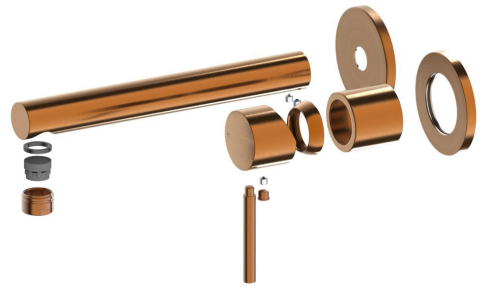

mizu

Mizu Drift Wall Basin/Bath Mixer Set Straight Spout with 2-Piece Cover Plate Trimset Brushed Bronze (6 Star) Lead Free
2269199

SPECIFICATIONS	
Recommended Use	Residential;Commercial
Colour Finish	Brushed Bronze
Primary Material	Lead Free Brass
Recommended Pressure Range	150 - 500 kPa as per AS3500
Max Continuous Working Temperature (deg C)	70
Min Continuous Working Temperature (deg C)	5
WARRANTY	
Residential & Commercial Use (Years)	25
Spare Parts & Labour (Years)	1
<i>Please refer to Mizu Warranty page for full Terms and Conditions</i>	