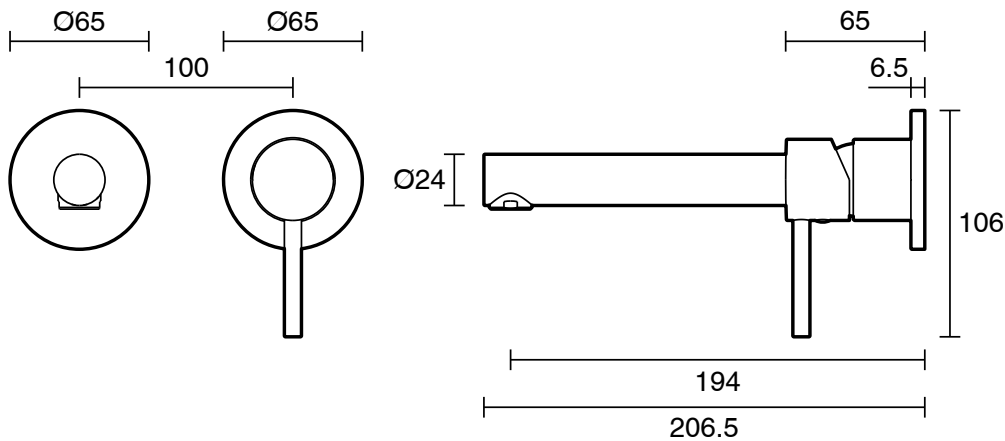

mizu

Mizu Drift Wall Basin/Bath Mixer Set Straight Spout with 2-Piece Cover Plate Trimset Brushed Bronze (6 Star) Lead Free
2269199

SPECIFICATIONS	
Recommended Use	Residential;Commercial
Colour Finish	Brushed Bronze
Primary Material	Lead Free Brass
Recommended Pressure Range	150 - 500 kPa as per AS3500
Max Continuous Working Temperature (deg C)	70
Min Continuous Working Temperature (deg C)	5
WARRANTY	
Residential & Commercial Use (Years)	25
Spare Parts & Labour (Years)	1
<i>Please refer to Mizu Warranty page for full Terms and Conditions</i>	

Disclaimer: Products in this specification manual must by regulation be installed by licensed and registered trade people. The manufacturer/distributor reserves the right to vary specifications or delete models from their range without prior notification. Dimensions are nominal measurements only. Dimensions and set-outs listed are correct at time of publication however the manufacturer/distributor takes no responsibility for printing errors.