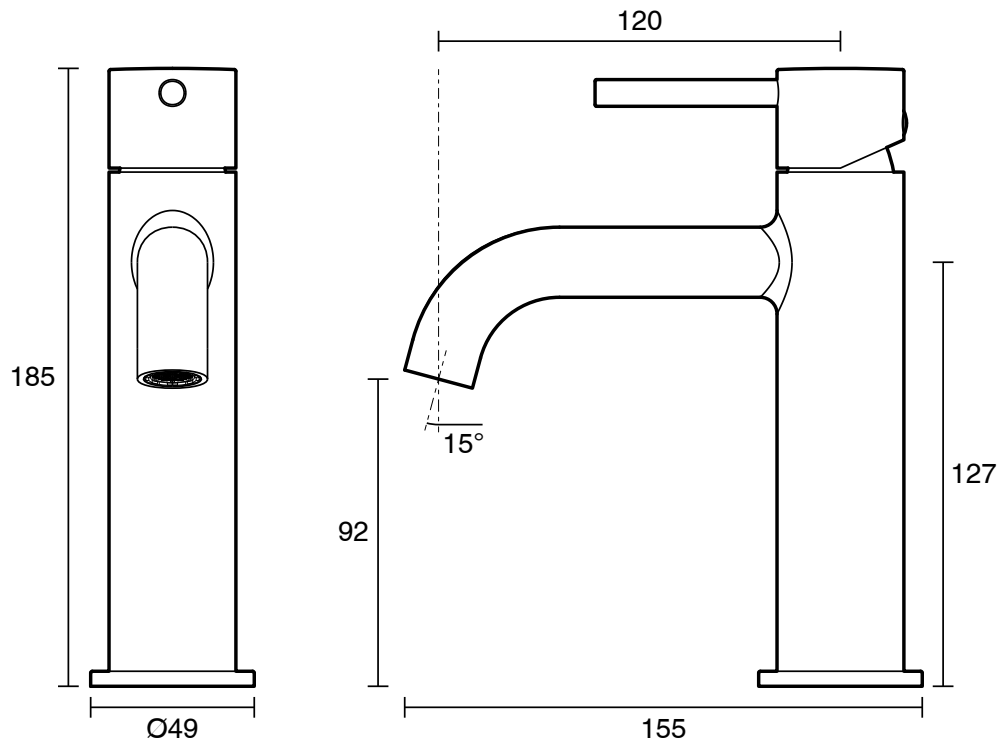

mizu

Mizu Drift Basin Mixer Curved Spout Chrome (6 Star) Lead Free

2267198

SPECIFICATIONS	
Recommended Use	Residential;Commercial
Colour Finish	Polished Chrome
Primary Material	Lead Free Brass
Recommended Pressure Range	150 - 500 kPa as per AS3500
Max Continuous Working Temperature (deg C)	65
Min Continuous Working Temperature (deg C)	5
WARRANTY	
Residential & Commercial Use (Years)	25
Spare Parts & Labour (Years)	1
<i>Please refer to Mizu Warranty page for full Terms and Conditions</i>	

Disclaimer: Products in this specification manual must by regulation be installed by licensed and registered trade people. The manufacturer/distributor reserves the right to vary specifications or delete models from their range without prior notification. Dimensions are nominal measurements only. Dimensions and set-outs listed are correct at time of publication however the manufacturer/distributor takes no responsibility for printing errors.