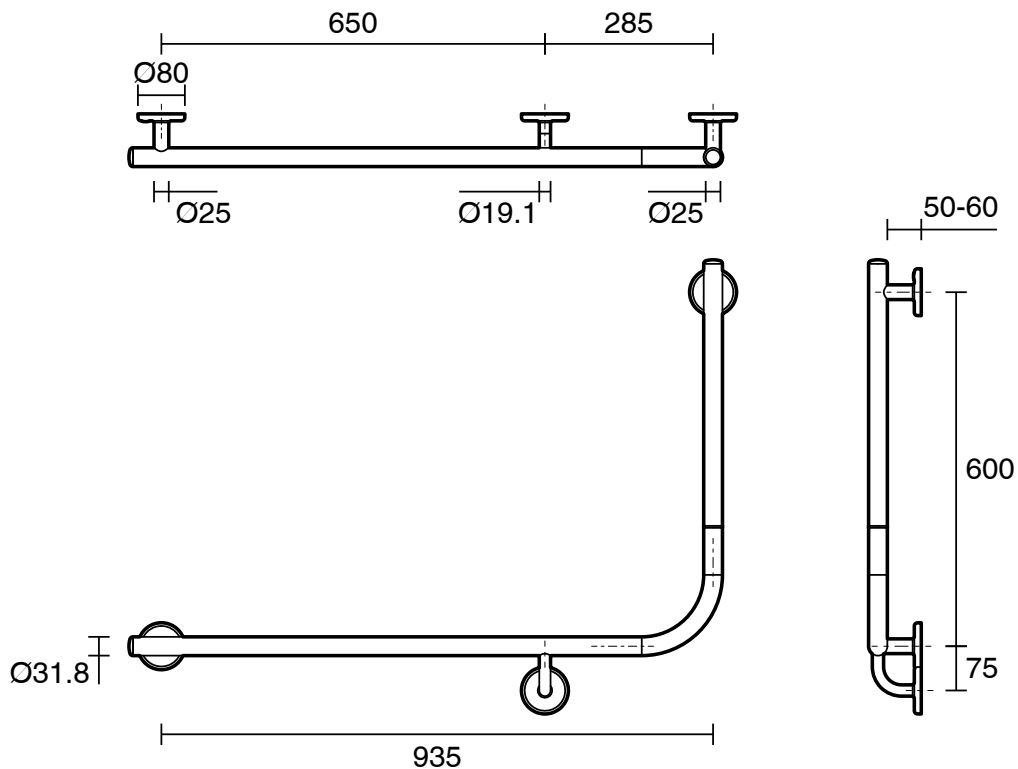

mizu

Mizu Drift 935 x 600 x 90 Degree Accessible Toilet Grab Rail Modular Left Hand Polished Stainless Steel

2266542

SPECIFICATIONS

Recommended Use	Residential;Commercial
Colour Finish	Polished Stainless Steel
Primary Material	Stainless Steel

WARRANTY

Residential & Commercial Use (Years)	25
Spare Parts & Labour (Years)	1

Please refer to Mizu Warranty page for full Terms and Conditions

Dimensions are nominal measurements only.

CLEANING RECOMMENDATIONS:

We recommend the use of soapy water or approved cleaners. This product should not be cleaned with abrasive materials. Damage caused by any improper treatment is not covered by the product warranty. Refer to Warranty Conditions

Disclaimer: Products in this specification manual must by regulation be installed by licensed and registered trade people. The manufacturer/distributor reserves the right to vary specifications or delete models from their range without prior notification. Dimensions are nominal measurements only. Dimensions and set-outs listed are correct at time of publication however the manufacturer/distributor takes no responsibility for printing errors.

Published 01/04/2026

To see the complete Mizu range go to www.reece.com.au