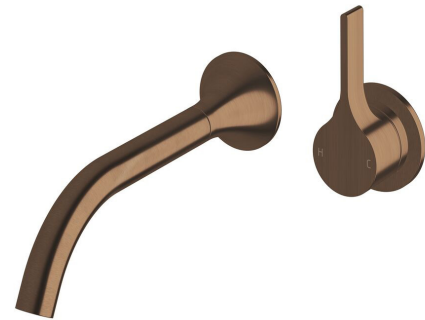

SUSSEX

Sussex Oria Wall Basin Mixer Outlet System with 215mm Outlet PVD Brushed Bronze (5 Star) Lead Free 39679

SPECIFICATIONS	
Recommended Use	Residential;Commercial
Colour Finish	Brushed Bronze
Primary Material	Lead Free Brass
Recommended Pressure Range	150 - 500 kPa as per AS3500
Max Continuous Working Temperature (deg C)	65
Min Continuous Working Temperature (deg C)	1
WARRANTY	
Residential Use (Years)	40
Commercial Use (Years)	10
<i>Please refer to Sussex Warranty page for full Terms and Conditions</i>	