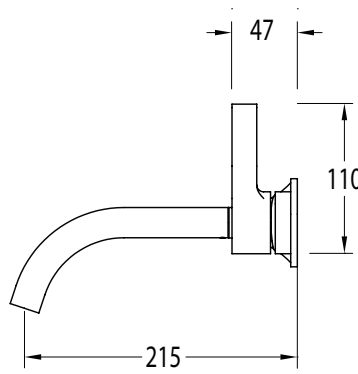

SUSSEX

Sussex Oria Wall Basin Mixer Outlet System with 215mm Outlet PVD Brushed Bronze (5 Star) Lead Free 39679

SPECIFICATIONS	
Recommended Use	Residential;Commercial
Colour Finish	Brushed Bronze
Primary Material	Lead Free Brass
Recommended Pressure Range	150 - 500 kPa as per AS3500
Max Continuous Working Temperature (deg C)	65
Min Continuous Working Temperature (deg C)	1
WARRANTY	
Residential Use (Years)	40
Commercial Use (Years)	10
<i>Please refer to Sussex Warranty page for full Terms and Conditions</i>	

Disclaimer: Products in this specification manual must by regulation be installed by licensed and registered trade people. The manufacturer/distributor reserves the right to vary specifications or delete models from their range without prior notification. Dimensions are nominal measurements only. Dimensions and set-outs listed are correct at time of publication however the manufacturer/distributor takes no responsibility for printing errors.