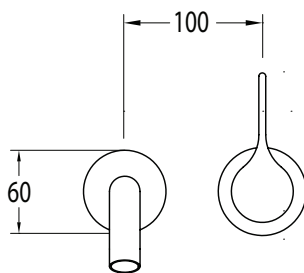

SUSSEX

Sussex Oria Wall Basin Mixer Outlet System with 215mm Outlet PVD Brushed Bronze (5 Star) Lead Free 39679

SPECIFICATIONS	
Recommended Use	Residential;Commercial
Colour Finish	Brushed Bronze
Primary Material	Lead Free Brass
Recommended Pressure Range	150 - 500 kPa as per AS3500
Max Continuous Working Temperature (deg C)	65
Min Continuous Working Temperature (deg C)	1
WARRANTY	
Residential Use (Years)	40
Commercial Use (Years)	10
<i>Please refer to Sussex Warranty page for full Terms and Conditions</i>	

Disclaimer: Products in this specification manual must by regulation be installed by licensed and registered trade people. The manufacturer/distributor reserves the right to vary specifications or delete models from their range without prior notification. Dimensions are nominal measurements only. Dimensions and set-outs listed are correct at time of publication however the manufacturer/distributor takes no responsibility for printing errors.