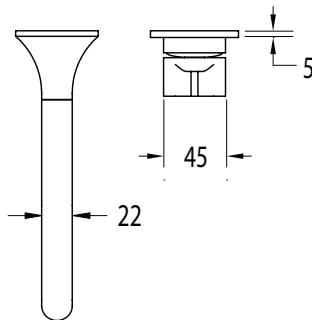

SUSSEX

Sussex Oria Wall Basin Mixer Outlet System with 215mm Outlet PVD Brushed Bronze (5 Star) Lead Free 39679

SPECIFICATIONS	
Recommended Use	Residential;Commercial
Colour Finish	Brushed Bronze
Primary Material	Lead Free Brass
Recommended Pressure Range	150 - 500 kPa as per AS3500
Max Continuous Working Temperature (deg C)	65
Min Continuous Working Temperature (deg C)	1
WARRANTY	
Residential Use (Years)	40
Commercial Use (Years)	10
<i>Please refer to Sussex Warranty page for full Terms and Conditions</i>	

Disclaimer: Products in this specification manual must by regulation be installed by licensed and registered trade people. The manufacturer/distributor reserves the right to vary specifications or delete models from their range without prior notification. Dimensions are nominal measurements only. Dimensions and set-outs listed are correct at time of publication however the manufacturer/distributor takes no responsibility for printing errors.