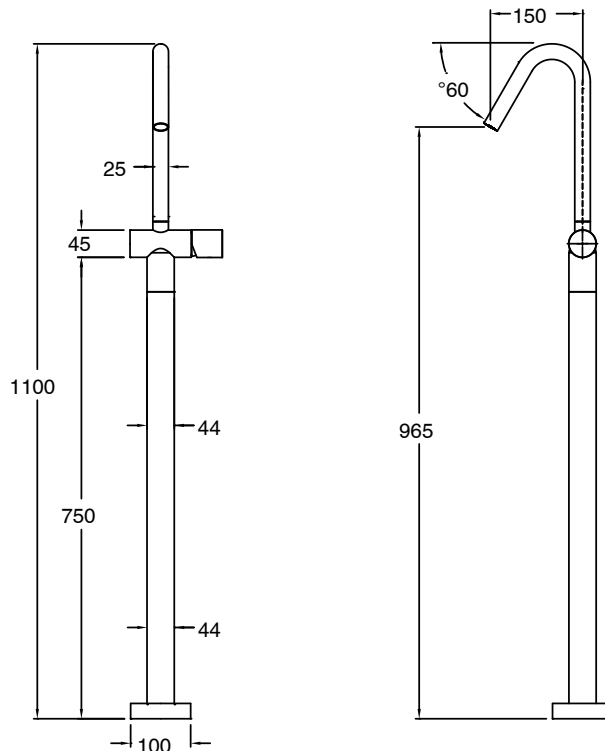

SUSSEX

Sussex Pure Floor Mounted Bath Mixer Tap Chrome

2281141

SPECIFICATIONS

Recommended Use	Residential;Commercial
Colour Finish	Polished Chrome
Primary Material	DR Brass
Recommended Pressure Range	150 - 500 kPa as per AS3500
Max Continuous Working Temperature (deg C)	65
Min Continuous Working Temperature (deg C)	1

WARRANTY

Residential Use (Years)	40
Commercial Use (Years)	10

Please refer to Sussex Warranty page for full Terms and Conditions

Dimensions are nominal measurements only.

CLEANING RECOMMENDATIONS:

We recommend the use of soapy water or approved cleaners. This product should not be cleaned with abrasive materials. Damage caused by any improper treatment is not covered by the product warranty. Refer to Warranty Conditions

Disclaimer: Products in this specification manual must by regulation be installed by licensed and registered trade people. The manufacturer/distributor reserves the right to vary specifications or delete models from their range without prior notification. Dimensions are nominal measurements only. Dimensions and set-outs listed are correct at time of publication however the manufacturer/distributor takes no responsibility for printing errors.

Published 10/04/2026

To see the complete Sussex range go to www.reece.com.au