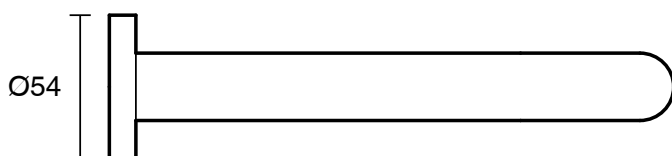

SUSSEX

Scala 25 Curved Bath Outlet 200mm PVD Brushed Gunmetal Lead Free

51058

SPECIFICATIONS

Recommended Use	Residential;Commercial
Colour Finish	Brushed Gunmetal
Primary Material	Lead Free Brass
Recommended Pressure Range	150 - 500 kPa as per AS3500
Max Continuous Working Temperature (deg C)	65
Min Continuous Working Temperature (deg C)	1

WARRANTY

Residential Use (Years)	40
Commercial Use (Years)	10

Please refer to Sussex Warranty page for full Terms and Conditions

Dimensions are nominal measurements only.

CLEANING RECOMMENDATIONS:

We recommend the use of soapy water or approved cleaners. This product should not be cleaned with abrasive materials. Damage caused by any improper treatment is not covered by the product warranty. Refer to Warranty Conditions

Disclaimer: Products in this specification manual must by regulation be installed by licensed and registered trade people. The manufacturer/distributor reserves the right to vary specifications or delete models from their range without prior notification. Dimensions are nominal measurements only. Dimensions and set-outs listed are correct at time of publication however the manufacturer/distributor takes no responsibility for printing errors.

Published 12/05/2026

To see the complete Sussex range go to www.reece.com.au