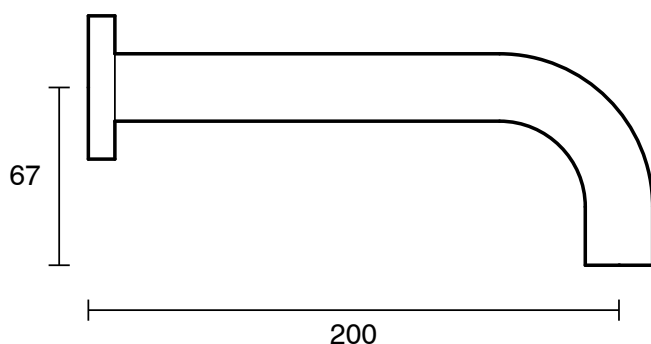

SUSSEX

Scala 25 Curved Bath Outlet 200mm PVD Brushed Gunmetal Lead Free

51058

SPECIFICATIONS

Recommended Use	Residential;Commercial
Colour Finish	Brushed Gunmetal
Primary Material	Lead Free Brass
Recommended Pressure Range	150 - 500 kPa as per AS3500
Max Continuous Working Temperature (deg C)	65
Min Continuous Working Temperature (deg C)	1

WARRANTY

Residential Use (Years)	40
Commercial Use (Years)	10

Please refer to Sussex Warranty page for full Terms and Conditions

Dimensions are nominal measurements only.

CLEANING RECOMMENDATIONS:

We recommend the use of soapy water or approved cleaners. This product should not be cleaned with abrasive materials. Damage caused by any improper treatment is not covered by the product warranty. Refer to Warranty Conditions

Disclaimer: Products in this specification manual must by regulation be installed by licensed and registered trade people. The manufacturer/distributor reserves the right to vary specifications or delete models from their range without prior notification. Dimensions are nominal measurements only. Dimensions and set-outs listed are correct at time of publication however the manufacturer/distributor takes no responsibility for printing errors.

Published 12/05/2026

To see the complete Sussex range go to www.reece.com.au