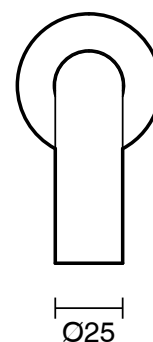

SUSSEX

Scala 25 Curved Bath Outlet 200mm PVD Brushed Gunmetal Lead Free

51058

SPECIFICATIONS

Recommended Use	Residential;Commercial
Colour Finish	Brushed Gunmetal
Primary Material	Lead Free Brass
Recommended Pressure Range	150 - 500 kPa as per AS3500
Max Continuous Working Temperature (deg C)	65
Min Continuous Working Temperature (deg C)	1

WARRANTY

Residential Use (Years)	40
Commercial Use (Years)	10

Please refer to Sussex Warranty page for full Terms and Conditions

Dimensions are nominal measurements only.

CLEANING RECOMMENDATIONS:

We recommend the use of soapy water or approved cleaners. This product should not be cleaned with abrasive materials. Damage caused by any improper treatment is not covered by the product warranty. Refer to Warranty Conditions

Disclaimer: Products in this specification manual must by regulation be installed by licensed and registered trade people. The manufacturer/distributor reserves the right to vary specifications or delete models from their range without prior notification. Dimensions are nominal measurements only. Dimensions and set-outs listed are correct at time of publication however the manufacturer/distributor takes no responsibility for printing errors.

Published 12/05/2026

To see the complete Sussex range go to www.reece.com.au