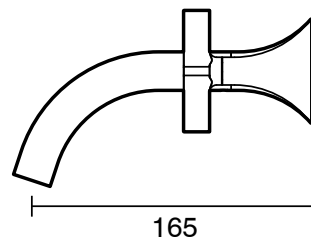

## Sussex Oria Cross Handle Wall Basin Set 165mm Outlet PVD Brushed Gold (5 Star) Lead Free

39654

SPECIFICATIONS	
Recommended Use	Residential;Commercial
Colour Finish	Brushed Gold
Primary Material	Lead Free Brass
Recommended Pressure Range	150 - 500 kPa as per AS3500
Max Continuous Working Temperature (deg C)	65
Min Continuous Working Temperature (deg C)	1
WARRANTY	
Residential Use (Years)	40
Commercial Use (Years)	10
<i>Please refer to Sussex Warranty page for full Terms and Conditions</i>	

Dimensions are nominal measurements only.