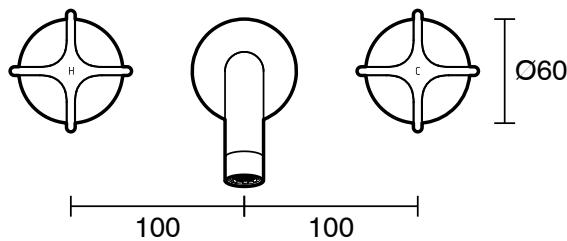

## Sussex Oria Cross Handle Wall Basin Set 165mm Outlet PVD Brushed Gold (5 Star) Lead Free

39654

SPECIFICATIONS	
Recommended Use	Residential;Commercial
Colour Finish	Brushed Gold
Primary Material	Lead Free Brass
Recommended Pressure Range	150 - 500 kPa as per AS3500
Max Continuous Working Temperature (deg C)	65
Min Continuous Working Temperature (deg C)	1
WARRANTY	
Residential Use (Years)	40
Commercial Use (Years)	10
<i>Please refer to Sussex Warranty page for full Terms and Conditions</i>	

Dimensions are nominal measurements only.