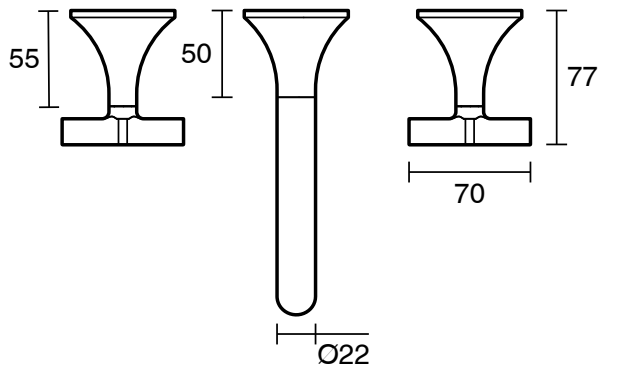

## Sussex Oria Cross Handle Wall Basin Set 165mm Outlet PVD Brushed Gold (5 Star) Lead Free

39654

SPECIFICATIONS	
Recommended Use	Residential;Commercial
Colour Finish	Brushed Gold
Primary Material	Lead Free Brass
Recommended Pressure Range	150 - 500 kPa as per AS3500
Max Continuous Working Temperature (deg C)	65
Min Continuous Working Temperature (deg C)	1
WARRANTY	
Residential Use (Years)	40
Commercial Use (Years)	10
<i>Please refer to Sussex Warranty page for full Terms and Conditions</i>	

Dimensions are nominal measurements only.