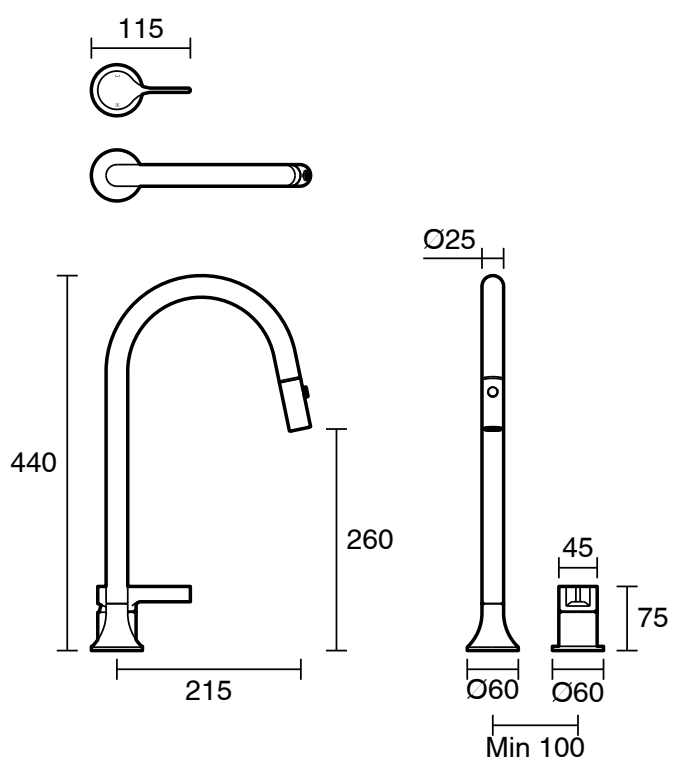

SUSSEX

Sussex Oria Pull Out Hob Sink Mixer Set PVD Brushed Nickel (5 Star) Lead Free

30163

SPECIFICATIONS

Recommended Use	Residential;Commercial
Colour Finish	Brushed Nickel
Primary Material	Lead Free Brass
Recommended Pressure Range	150 - 500 kPa as per AS3500
Max Continuous Working Temperature (deg C)	65
Min Continuous Working Temperature (deg C)	1

WARRANTY

Residential Use (Years)	40
Commercial Use (Years)	10

Please refer to Sussex Warranty page for full Terms and Conditions

Dimensions are nominal measurements only.

CLEANING RECOMMENDATIONS:

We recommend the use of soapy water or approved cleaners. This product should not be cleaned with abrasive materials. Damage caused by any improper treatment is not covered by the product warranty. Refer to Warranty Conditions

Disclaimer: Products in this specification manual must by regulation be installed by licensed and registered trade people. The manufacturer/distributor reserves the right to vary specifications or delete models from their range without prior notification. Dimensions are nominal measurements only. Dimensions and set-outs listed are correct at time of publication however the manufacturer/distributor takes no responsibility for printing errors.

Published 01/04/2026

To see the complete Sussex range go to www.reece.com.au