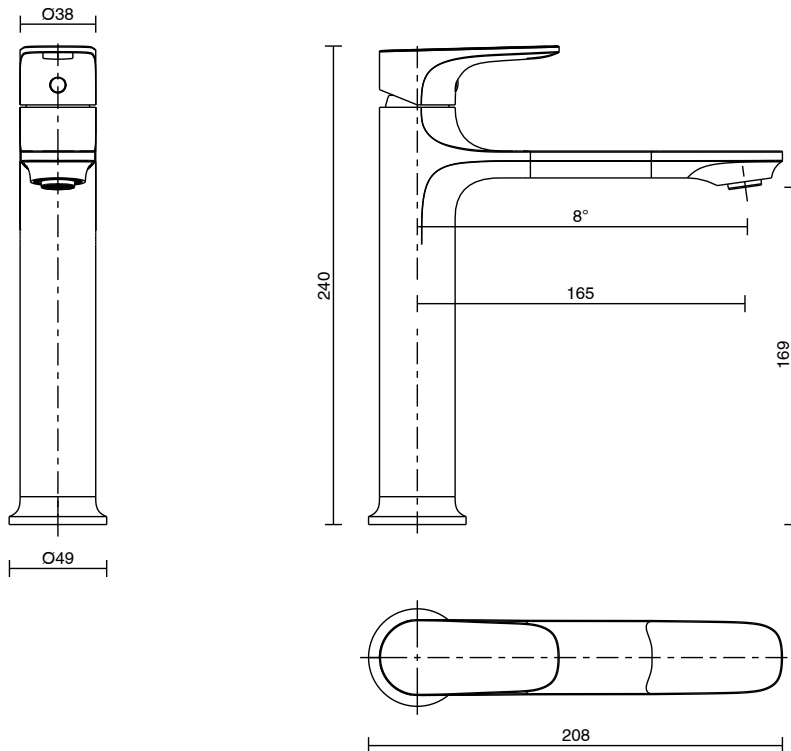

mizu

Mizu Silk Medium Height Basin Mixer Matte Black (5 Star)

9510735

SPECIFICATIONS	
Recommended Use	Residential;Commercial
Colour Finish	Matte Black
Primary Material	DR Brass
Recommended Pressure Range	150 - 500 kPa as per AS3500
Max Continuous Working Temperature (deg C)	65
Min Continuous Working Temperature (deg C)	5
WARRANTY	
Residential & Commercial Use (Years)	25
Spare Parts & Labour (Years)	1
<i>Please refer to Mizu Warranty page for full Terms and Conditions</i>	

Disclaimer: Products in this specification manual must by regulation be installed by licensed and registered trade people. The manufacturer/distributor reserves the right to vary specifications or delete models from their range without prior notification. Dimensions are nominal measurements only. Dimensions and set-outs listed are correct at time of publication however the manufacturer/distributor takes no responsibility for printing errors.