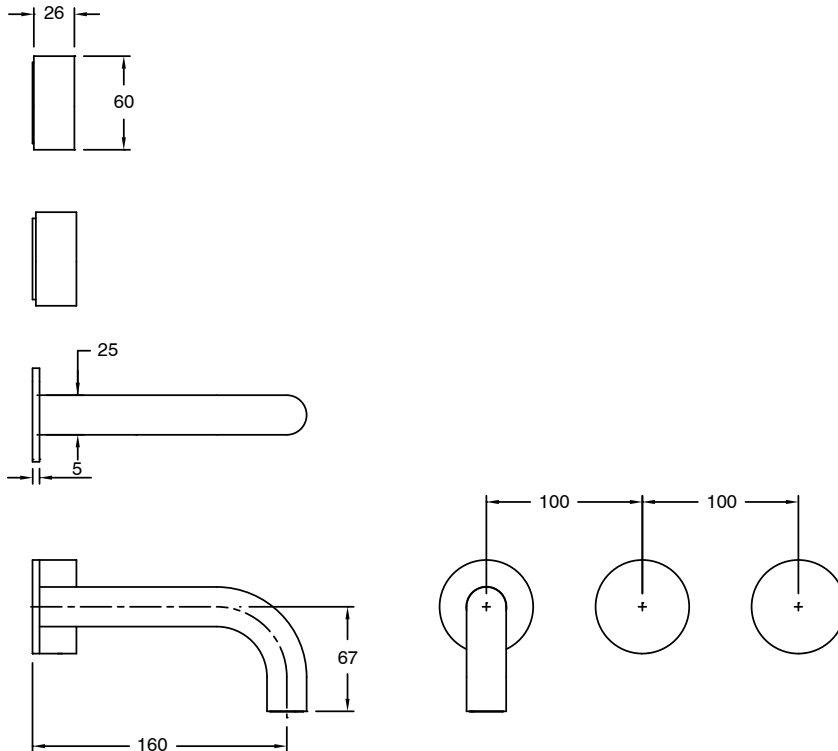

SUSSEX

Sussex Pure Wall Bath Hostess System 160mm PVD Brushed Bronze Lead Free

46790

SPECIFICATIONS	
Recommended Use	Residential;Commercial
Colour Finish	Brushed Bronze
Primary Material	Lead Free Brass
Recommended Pressure Range	150 - 500 kPa as per AS3500
Max Continuous Working Temperature (deg C)	65
Min Continuous Working Temperature (deg C)	1
WARRANTY	
Residential Use (Years)	40
Commercial Use (Years)	10
<i>Please refer to Sussex Warranty page for full Terms and Conditions</i>	

Disclaimer: Products in this specification manual must by regulation be installed by licensed and registered trade people. The manufacturer/distributor reserves the right to vary specifications or delete models from their range without prior notification. Dimensions are nominal measurements only. Dimensions and set-outs listed are correct at time of publication however the manufacturer/distributor takes no responsibility for printing errors.