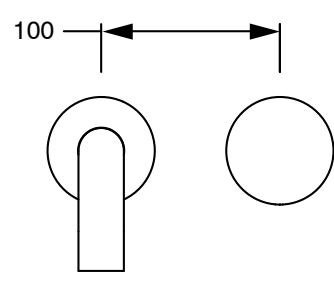

SUSSEX

**Sussex Pure Progressive Wall Bath Mixer Tap System 250mm with Linear Textured Handle
Matte Black
2224697**

SPECIFICATIONS

Recommended Use	Residential;Commercial
Colour Finish	Matte Black
Primary Material	DR Brass
Recommended Pressure Range	150 - 500 kPa as per AS3500
Max Continuous Working Temperature (deg C)	65
Min Continuous Working Temperature (deg C)	1

WARRANTY

Residential Use (Years)	40
Commercial Use (Years)	10

Please refer to Sussex Warranty page for full Terms and Conditions

Dimensions are nominal measurements only.

CLEANING RECOMMENDATIONS:

We recommend the use of soapy water or approved cleaners. This product should not be cleaned with abrasive materials. Damage caused by any improper treatment is not covered by the product warranty. Refer to Warranty Conditions

Disclaimer: Products in this specification manual must by regulation be installed by licensed and registered trade people. The manufacturer/distributor reserves the right to vary specifications or delete models from their range without prior notification. Dimensions are nominal measurements only. Dimensions and set-outs listed are correct at time of publication however the manufacturer/distributor takes no responsibility for printing errors.
Published 10/04/2026

To see the complete Sussex range go to www.reece.com.au