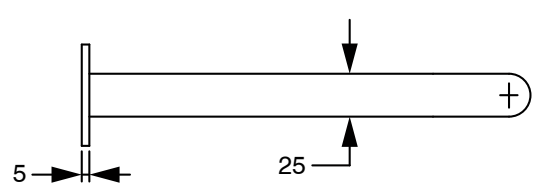

SUSSEX

**Sussex Pure Progressive Wall Bath Mixer Tap System 250mm with Linear Textured Handle
Matte Black
2224697**

SPECIFICATIONS

Recommended Use	Residential;Commercial
Colour Finish	Matte Black
Primary Material	DR Brass
Recommended Pressure Range	150 - 500 kPa as per AS3500
Max Continuous Working Temperature (deg C)	65
Min Continuous Working Temperature (deg C)	1

WARRANTY

Residential Use (Years)	40
Commercial Use (Years)	10

Please refer to Sussex Warranty page for full Terms and Conditions

Dimensions are nominal measurements only.

CLEANING RECOMMENDATIONS:

We recommend the use of soapy water or approved cleaners. This product should not be cleaned with abrasive materials. Damage caused by any improper treatment is not covered by the product warranty. Refer to Warranty Conditions

Disclaimer: Products in this specification manual must by regulation be installed by licensed and registered trade people. The manufacturer/distributor reserves the right to vary specifications or delete models from their range without prior notification. Dimensions are nominal measurements only. Dimensions and set-outs listed are correct at time of publication however the manufacturer/distributor takes no responsibility for printing errors.
Published 10/04/2026

To see the complete Sussex range go to www.reece.com.au