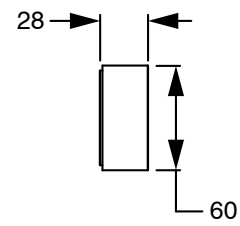

SUSSEX

**Sussex Pure Progressive Wall Bath Mixer Tap System 250mm with Linear Textured Handle
Matte Black
2224697**

SPECIFICATIONS

Recommended Use	Residential;Commercial
Colour Finish	Matte Black
Primary Material	DR Brass
Recommended Pressure Range	150 - 500 kPa as per AS3500
Max Continuous Working Temperature (deg C)	65
Min Continuous Working Temperature (deg C)	1

WARRANTY

Residential Use (Years)	40
Commercial Use (Years)	10

Please refer to Sussex Warranty page for full Terms and Conditions