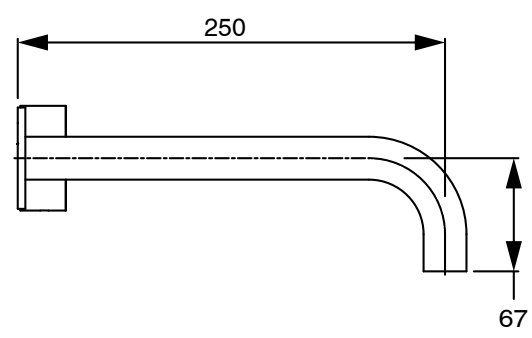

SUSSEX

**Sussex Pure Progressive Wall Bath Mixer Tap System 250mm with Linear Textured Handle
Matte Black
2224697**

SPECIFICATIONS

Recommended Use	Residential;Commercial
Colour Finish	Matte Black
Primary Material	DR Brass
Recommended Pressure Range	150 - 500 kPa as per AS3500
Max Continuous Working Temperature (deg C)	65
Min Continuous Working Temperature (deg C)	1

WARRANTY

Residential Use (Years)	40
Commercial Use (Years)	10

Please refer to Sussex Warranty page for full Terms and Conditions

Dimensions are nominal measurements only.

CLEANING RECOMMENDATIONS:

We recommend the use of soapy water or approved cleaners. This product should not be cleaned with abrasive materials. Damage caused by any improper treatment is not covered by the product warranty. Refer to Warranty Conditions

Disclaimer: Products in this specification manual must by regulation be installed by licensed and registered trade people. The manufacturer/distributor reserves the right to vary specifications or delete models from their range without prior notification. Dimensions are nominal measurements only. Dimensions and set-outs listed are correct at time of publication however the manufacturer/distributor takes no responsibility for printing errors.
Published 10/04/2026

To see the complete Sussex range go to www.reece.com.au