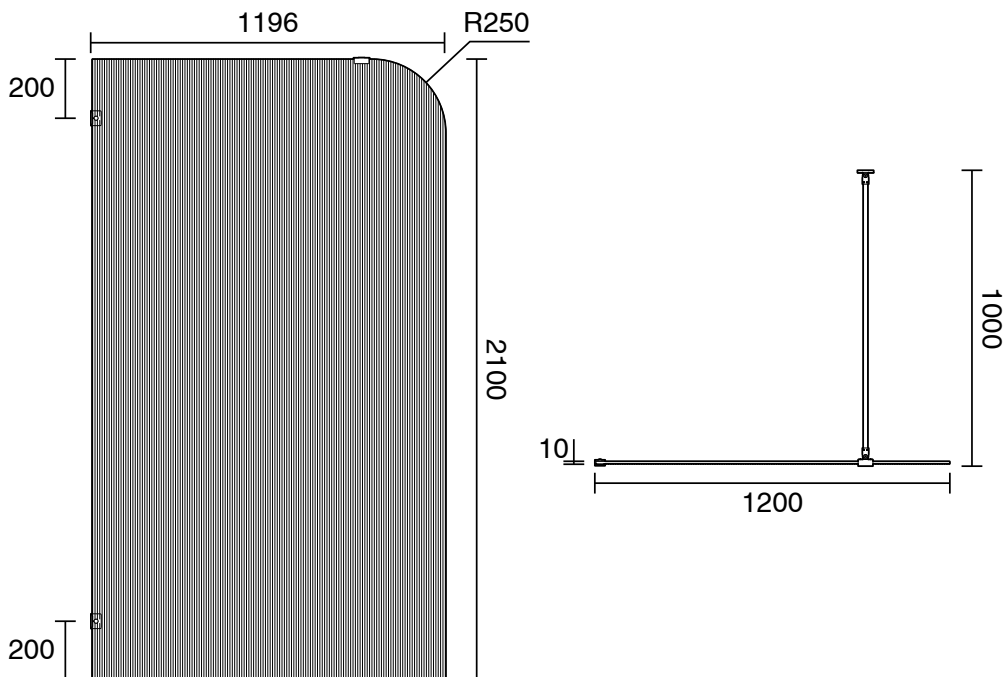

KADO

Kado Lux Frameless Curved Left Fluted Panel with Wall Clips 1200mm Brushed Nickel

1710139

SPECIFICATIONS

Recommended Use	Residential;Commercial
Colour Finish	Clear;Brushed Nickel
Primary Material	Glass
Frame Configuration	Frameless
Screen Shape	Curved
Screen Appearance	Fluted
Screen Fixing	Clips
Mounting	Wall

WARRANTY

Residential & Commercial Use (Years)	7
Spare Parts & Labour (Years)	1

Please refer to Kado Warranty Page for full Terms and Conditions

Dimensions are nominal measurements only.

CLEANING RECOMMENDATIONS:

We recommend the use of soapy water or approved cleaners. This product should not be cleaned with abrasive materials. Damage caused by any improper treatment is not covered by the product warranty. Refer to Warranty Conditions

Disclaimer: Products in this specification manual must by regulation be installed by licensed and registered trade people. The manufacturer/distributor reserves the right to vary specifications or delete models from their range without prior notification. Dimensions are nominal measurements only. Dimensions and set-outs listed are correct at time of publication however the manufacturer/distributor takes no responsibility for printing errors.

Published 01/04/2026

To see the complete Kado range go to www.reece.com.au