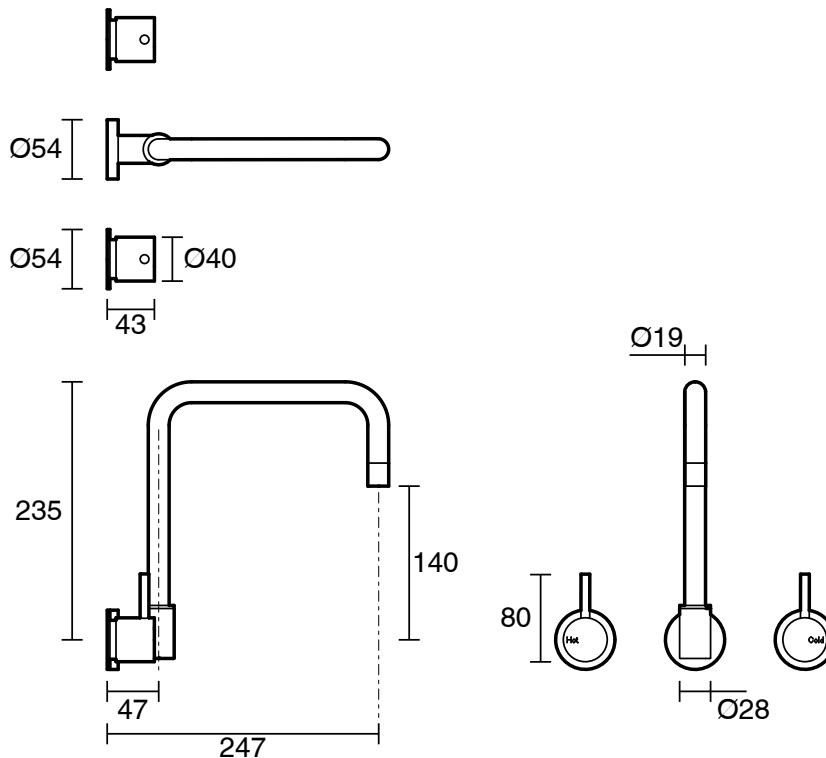

SUSSEX

Scala Wall Sink Set Square EP Satin Chrome (3 Star) Lead Free

52705

SPECIFICATIONS	
Recommended Use	Residential;Commercial
Colour Finish	Satin Chrome
Primary Material	Lead Free Brass
Recommended Pressure Range	150 - 500 kPa as per AS3500
Max Continuous Working Temperature (deg C)	65
Min Continuous Working Temperature (deg C)	1
WARRANTY	
Residential Use (Years)	40
Commercial Use (Years)	10
<i>Please refer to Sussex Warranty page for full Terms and Conditions</i>	

Disclaimer: Products in this specification manual must by regulation be installed by licensed and registered trade people. The manufacturer/distributor reserves the right to vary specifications or delete models from their range without prior notification. Dimensions are nominal measurements only. Dimensions and set-outs listed are correct at time of publication however the manufacturer/distributor takes no responsibility for printing errors.