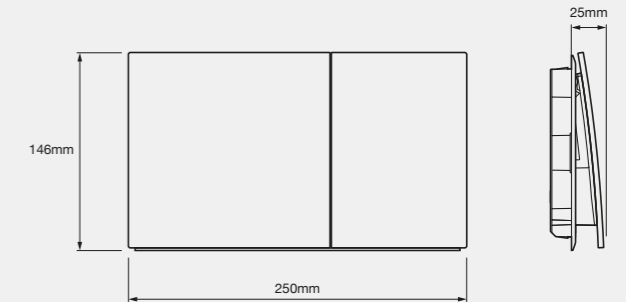

Sigma Specs

Sigma Button Specs

Sigma70

For Remote operation, cisterns cannot be serviced via remote buttons. Consider service access requirements before installations.