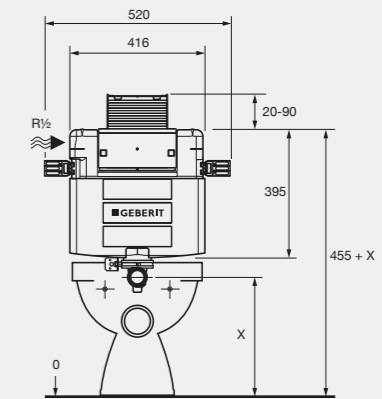

Omega specs

Cistern and Button Installation

For Vanity/Hob - Top press 180mm, Front press 140mm

Omega
Undercounter Cistern wall hung

The Omega Undercounter cistern with frame is designed for mounting your wall hung pan into low height wall or hob wall installations.

Geberit Omega Undercounter Cistern with frame
Product Code: 30512

For Vanity/Hob - Top press 180mm, Front press 140mm

Omega
Undercounter Cistern Back to wall

The Omega Undercounter cistern back to wall is designed for floor mounted pans with low height wall or hob wall installations.

Geberit Omega Undercounter Cistern
Product Code: 1842017

Omega Button Specs

Omega01

Omega20