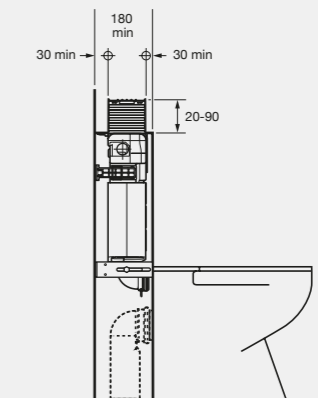

For Vanity/Hob - Top press 180mm, Front press 140mm