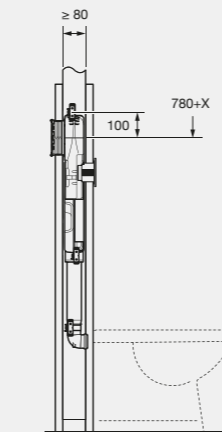

Cistern and Button Installation

Sigma Wall hung install

The Geberit Sigma8 Cistern with frame allows for mounting your wall hung pan and is slim enough to fit within a standard 90mm wall cavity.

Geberit Sigma8 Cistern with Frame
Product Code: 30511

Sigma Back to wall install

The Geberit Sigma8 Concealed Cistern front actuation is designed for use with a floor mounted back to wall pan and fits within a standard 90mm wall cavity.

Geberit Sigma8
Product Code: 1842013

Remote Cistern and Button Installation

Sigma Remote In-duct install

Cistern cannot be serviced via remote buttons. Consider service access requirements before installation.

*Wall hung pan in-duct configuration is also available.

*This configuration requires a chair bracket 1800906 and fits within a 135mm wall cavity.

*Requires **Geberit Sigma8**
Product Code: 1842013