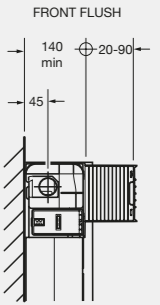

Omega specs

Cistern and Button Installation

For Vanity/Hob - Top press 180mm, Front press 140mm

Omega
Undercounter Cistern wall hung

The Omega Undercounter cistern with frame is designed for mounting your wall hung pan into low height wall or hob wall installations.

Geberit Omega Undercounter Cistern with frame
Product Code: 30512

For Vanity/Hob - Top press 180mm, Front press 140mm

Omega
Undercounter Cistern Back to wall

The Omega Undercounter cistern back to wall is designed for floor mounted pans with low height wall or hob wall installations.

Geberit Omega Undercounter Cistern
Product Code: 1842017

Omega Button Specs

Omega01

Omega20