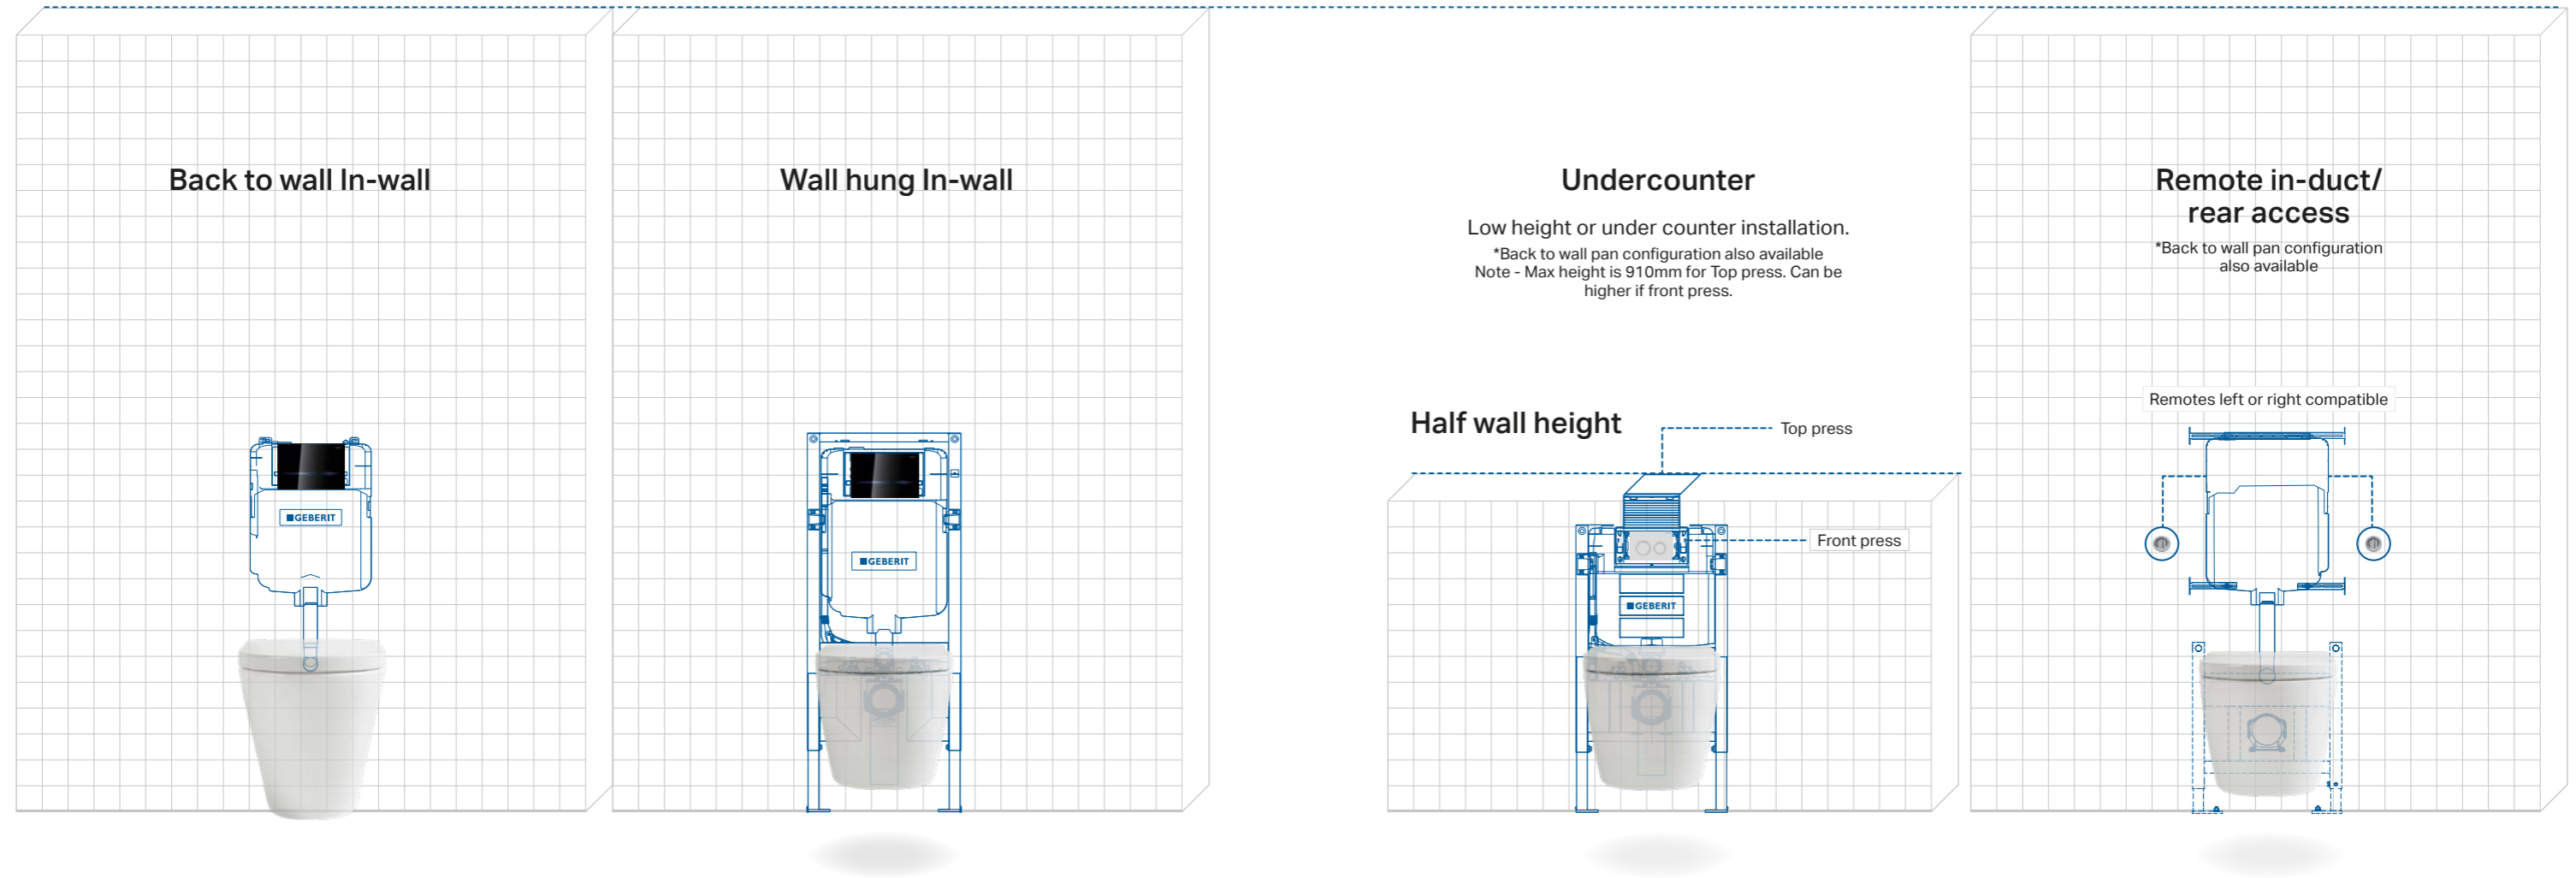

Types of Access

Geberit concealed cisterns are designed to maximise useable space in the bathroom. They are modern and provide a cleaner look by hiding the cistern in wall. For 60 years, Geberit cisterns have been installed around the world – delivering proven reliability and excellent hygiene.

Sigma in-wall cisterns can be installed – back to wall or wall hung in the bathroom. Omega cisterns are intended for low height applications including under-counter or in a vanity/hob and allow the freedom of choice with back to wall or wall hung pans. For more challenging bathroom applications, Geberit Remote concealed cisterns can be installed in-wall or in-duct configurations.

Standard wall height