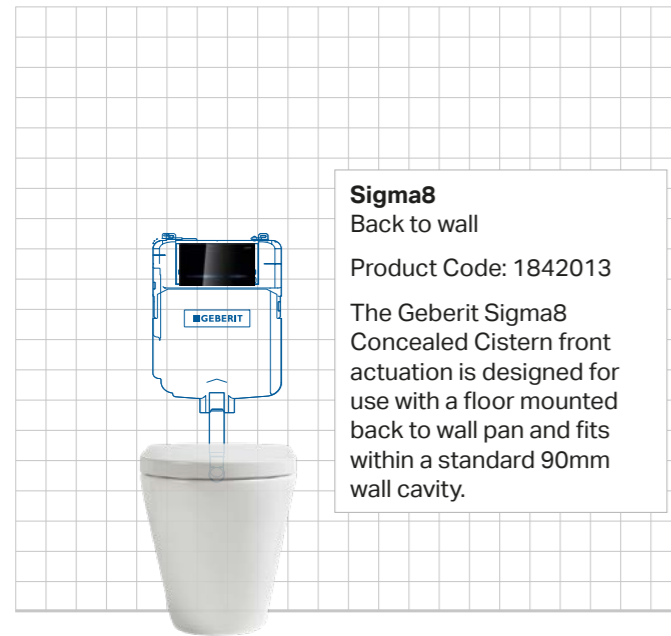

Cistern compatibility

All Sigma buttons are compatible with Sigma8 concealed cisterns.

Mechanical operation, front press

WELS 4 star

Average flush volume 3.4L

Converts to pneumatic or electronic

One piece blow moulded tank

50 years spare parts availability guarantee

Up to 15 years warranty and spare parts availability of 50 years. Suits all major brands of toilet pans.

Sigma Button Range

Options with Sigma concealed cisterns.

When choosing a Sigma cistern and button combination, you need to establish what type of access the cistern will have. This can be in-wall with back to wall or wall hung cistern. Knowing this will help to guide your product selection. First, choose the Sigma cistern that suits your installation. Second, select the pan type, back-to-wall or wall-hung. Finally, choose a flush button that aligns with your service access requirements.

Step 1 Choose your cistern

Step 2 Choose your pan

Step 3 Choose your button

Sigma80

All Sigma80 models come with 5 programmable LED colour settings

Sigma50

Sigma70

Sigma01 Round

Sigma01 Square

Note: Sigma80 and Sigma50 buttons can be installed to meet the requirements of AS1428.1.