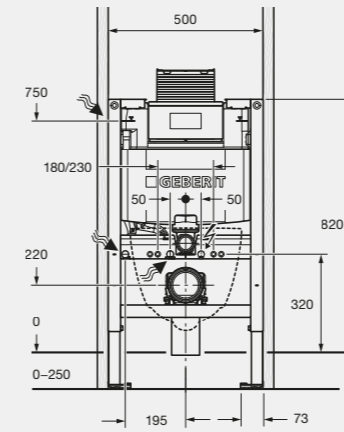

Cistern and Button Installation

For Vanity/Hob - Top press 180mm, Front press 140mm

Omega
Undercounter Cistern wall hung

The Omega Undercounter cistern with frame is designed for mounting your wall hung pan into low height wall or hob wall installations.