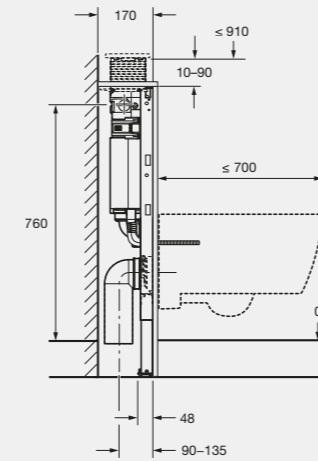

*Wall hung pan in-duct configuration is also available.

*This configuration requires a chair bracket 1800906 and fits within a 135mm wall cavity.

*Requires **Geberit Sigma8**
Product Code: 1842013

Omega specs

Cistern and Button Installation

For Vanity/Hob - Top press 180mm, Front press 140mm

Omega
Undercounter Cistern wall hung

The Omega Undercounter cistern with frame is designed for mounting your wall hung pan into low height wall or hob wall installations.