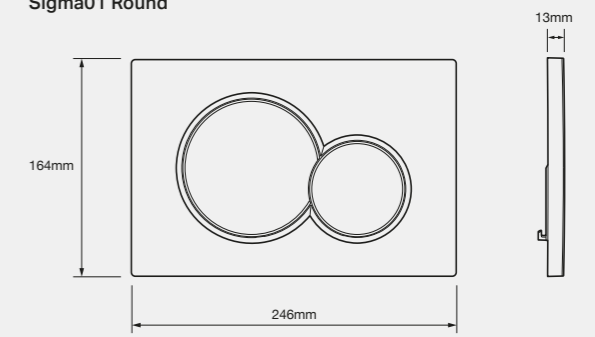

Omega Undercounter Cistern
Wall hung
Product Code: 30512
The Omega Undercounter cistern with frame is designed for mounting your wall hung pan into low height wall or hob wall installations and fits within a 140mm wall cavity for front press and a 180mm wall cavity for top press.

Omega01

Omega20

Sigma Specs

Sigma Button Specs

Sigma80

Sigma70

Sigma50

Sigma01 Round

Cistern and Button Installation

90mm wall cavity

Sigma Wall hung install

The Geberit Sigma8 Cistern with frame allows for mounting your wall hung pan and is slim enough to fit within a standard 90mm wall cavity.