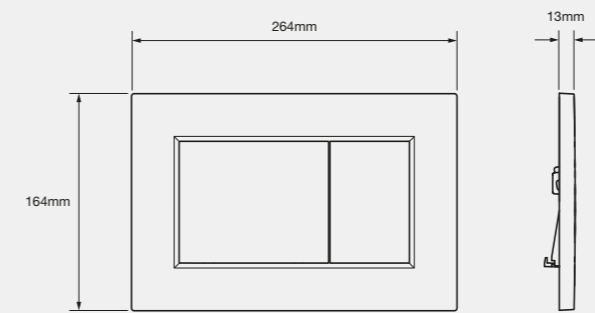

Sigma01 Square