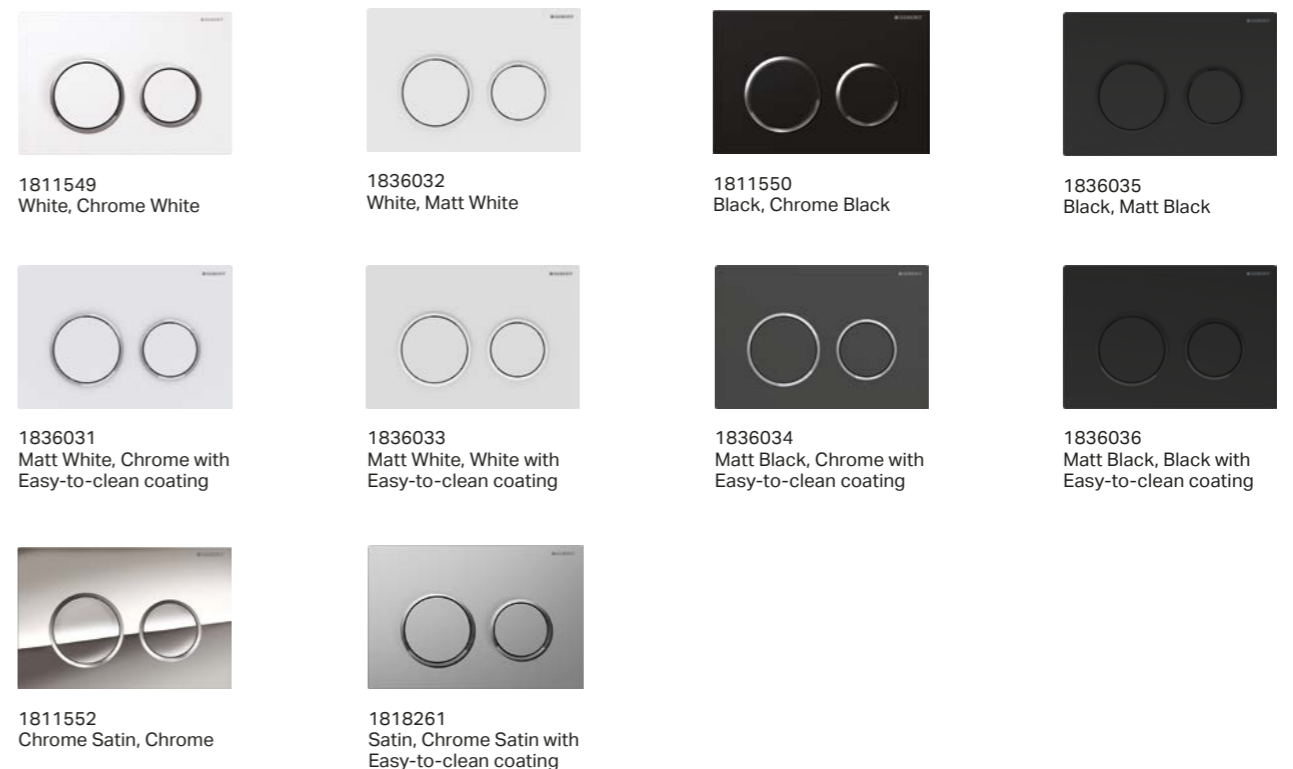

Cistern compatibility

All Omega buttons are compatible with Omega undercounter concealed cisterns.

Front or top press button installation option

Mechanical operation

WELS 4star

Average flush volume 3.5L

One piece blow moulded tank

50 year spare parts availability guarantee

Up to 15 years warranty and spare parts availability of 50 years. Suits all major brands of toilet pans.

Omega Buttons

Options with Omega concealed cisterns.

When choosing an Omega cistern and button combination, you need to establish what type of access the cistern will have. This can be for undercounter or a vanity/hob application with front press or top press button. Knowing this will help to guide your product selection. First, choose the Omega cistern that suits your installation. Second, select the pan type, back-to-wall or wall-hung. Finally, choose a flush button that aligns with your service access requirements.

Step 1 Choose your cistern

Step 2 Choose your pan

Omega Undercounter Cistern
Back to wall
Product Code: 1842017
The Omega Undercounter cistern back to wall is designed for floor mounted pans with low height wall or hob wall installations and fits within a 140mm wall cavity for front press and a 180mm wall cavity for top press.

Omega Undercounter Cistern
Wall hung
Product Code: 30512
The Omega Undercounter cistern with frame is designed for mounting your wall hung pan into low height wall or hob wall installations and fits within a 140mm wall cavity for front press and a 180mm wall cavity for top press.

Omega01

Omega20