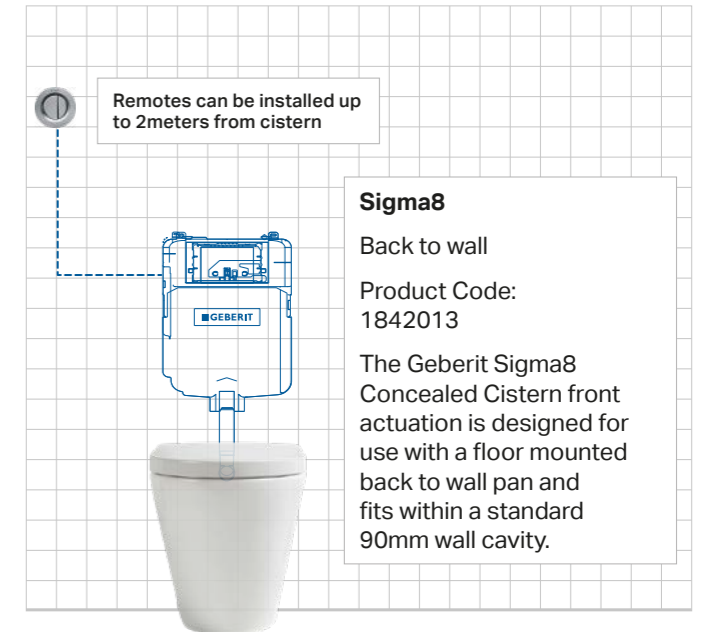

Step 3 Choose your cistern

Chair bracket 1800906 required for wall hung installation

Note: Cistern cannot be serviced via remote buttons. Consider service access requirements before installation.