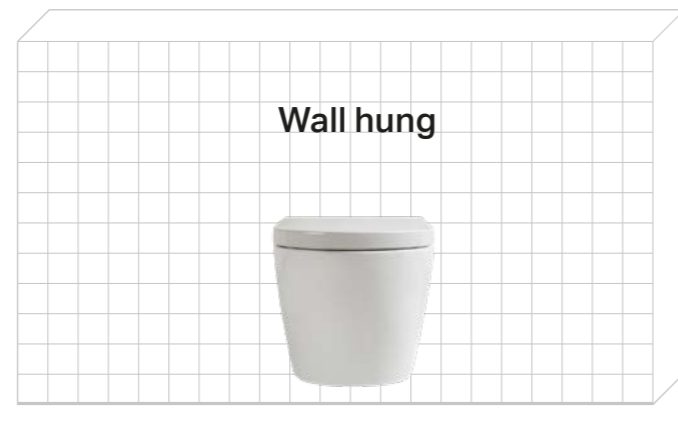

Omega Buttons

Options with Omega concealed cisterns.

When choosing an Omega cistern and button combination, you need to establish what type of access the cistern will have. This can be for undercounter or a vanity/hob application with front press or top press button. Knowing this will help to guide your product selection. First, choose the Omega cistern that suits your installation. Second, select the pan type, back-to-wall or wall-hung. Finally, choose a flush button that aligns with your service access requirements.

Step 1 Choose your cistern

Step 2 Choose your pan

Omega Undercounter Cistern
Back to wall
Product Code: 1842017
The Omega Undercounter cistern back to wall is designed for floor mounted pans with low height wall or hob wall installations and fits within a 140mm wall cavity for front press and a 180mm wall cavity for top press.

Omega Undercounter Cistern
Wall hung
Product Code: 30512
The Omega Undercounter cistern with frame is designed for mounting your wall hung pan into low height wall or hob wall installations and fits within a 140mm wall cavity for front press and a 180mm wall cavity for top press.