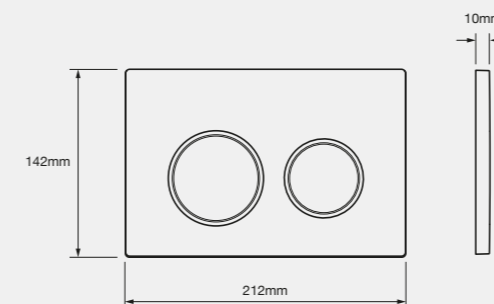

Omega Button Specs

Omega01