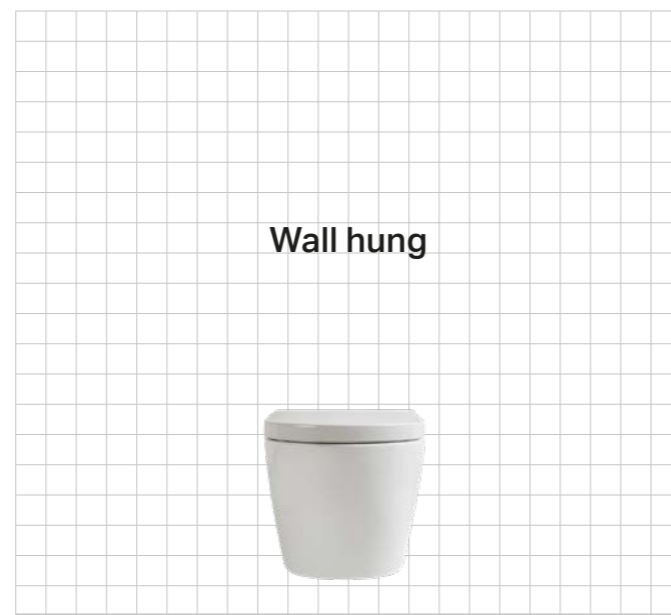

Cistern compatibility

All Sigma buttons are compatible with Sigma8 concealed cisterns.

Mechanical operation, front press

WELS 4 star

Average flush volume 3.4L

Converts to pneumatic or electronic

One piece blow moulded tank

50 years spare parts availability guarantee

Up to 15 years warranty and spare parts availability of 50 years. Suits all major brands of toilet pans.

Sigma Button Range

Options with Sigma concealed cisterns.

When choosing a Sigma cistern and button combination, you need to establish what type of access the cistern will have. This can be in-wall with back to wall or wall hung cistern. Knowing this will help to guide your product selection. First, choose the Sigma cistern that suits your installation. Second, select the pan type, back-to-wall or wall-hung. Finally, choose a flush button that aligns with your service access requirements.

Step 1 Choose your cistern

Step 2 Choose your pan

Step 3 Choose your button

Sigma80

All Sigma80 models come with 5 programmable LED colour settings

Sigma50

Sigma70

Sigma01 Round

Sigma01 Square

Note: Sigma80 and Sigma50 buttons can be installed to meet the requirements of AS1428.1.