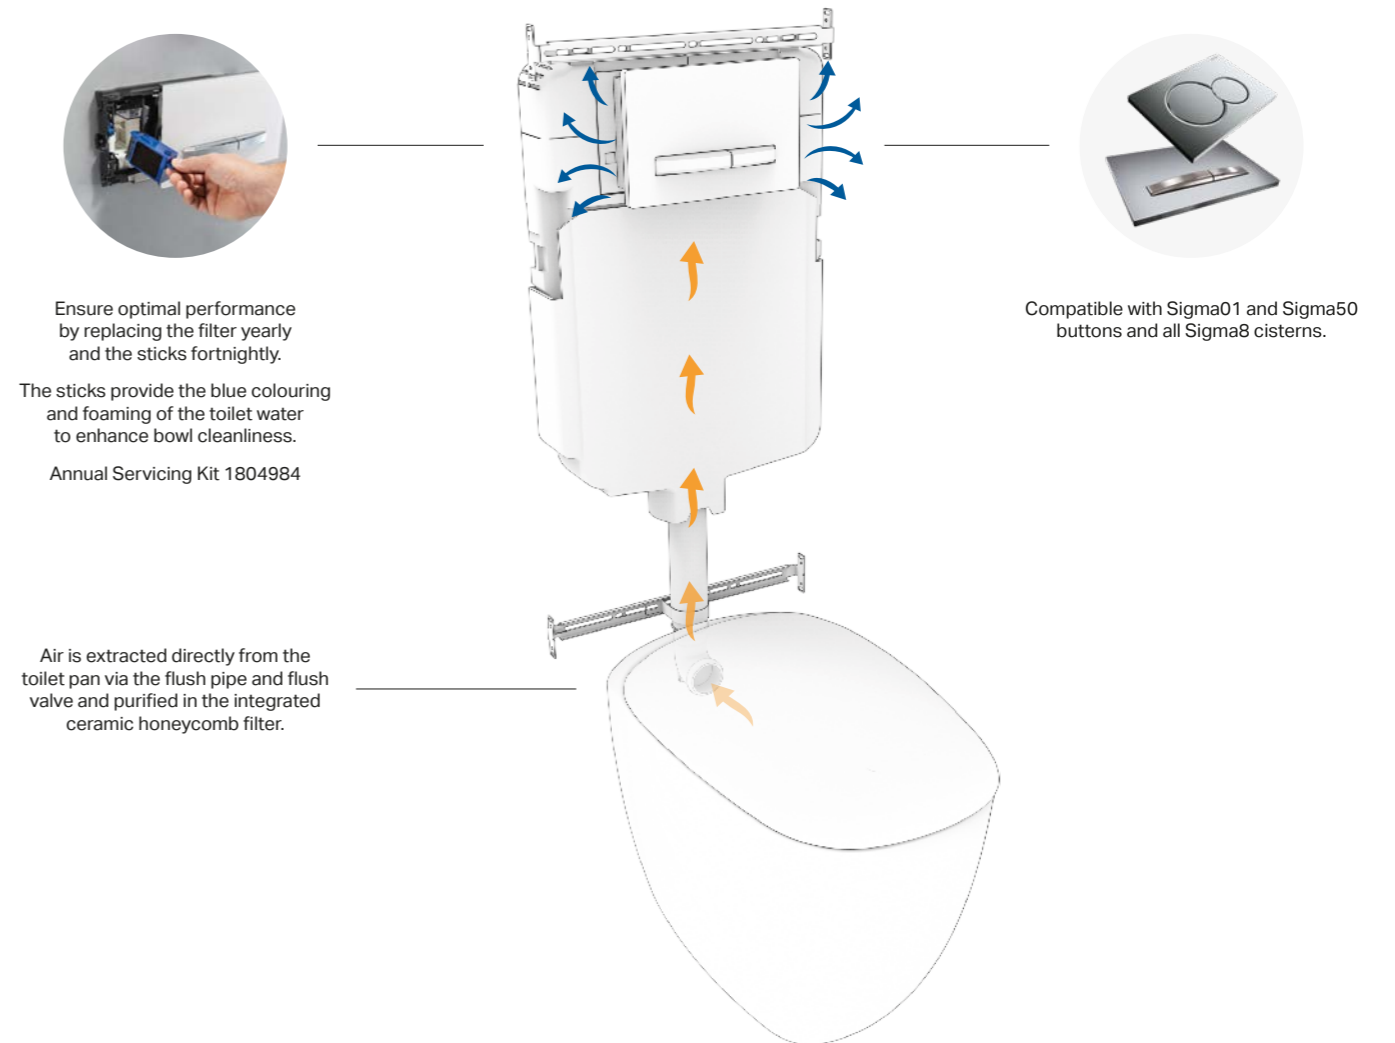

DuoFresh Odour Extraction System 44957

Phone control with Geberit Home App

Controlling settings for the Geberit DuoFresh odour extraction unit is easy – it's right there in your hands with the Geberit Home App.

iOS

Android devices