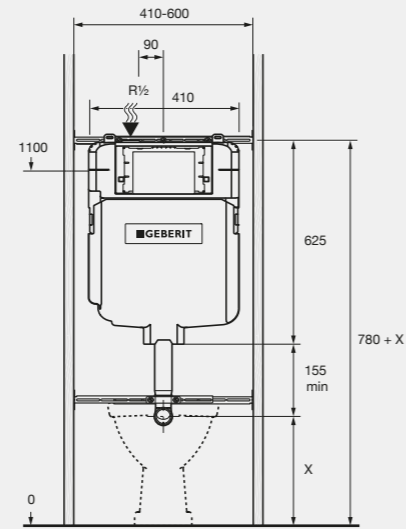

Cistern and Button Installation

Sigma Wall hung install

The Geberit Sigma8 Cistern with frame allows for mounting your wall hung pan and is slim enough to fit within a standard 90mm wall cavity.

Geberit Sigma8 Cistern with Frame
Product Code: 30511

Sigma Back to wall install

The Geberit Sigma8 Concealed Cistern front actuation is designed for use with a floor mounted back to wall pan and fits within a standard 90mm wall cavity.

Geberit Sigma8
Product Code: 1842013

Remote Cistern and Button Installation

Sigma Remote In-duct install

Cistern cannot be serviced via remote buttons. Consider service access requirements before installation.

*Wall hung pan in-duct configuration is also available.

*This configuration requires a chair bracket 1800906 and fits within a 135mm wall cavity.

*Requires **Geberit Sigma8**
Product Code: 1842013