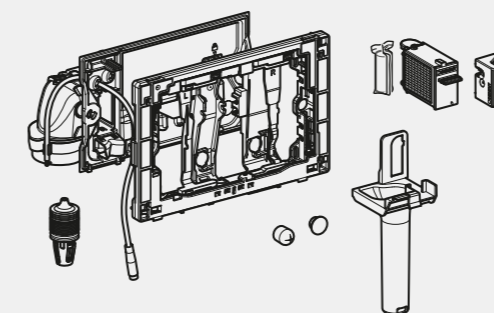

Sigma01 Square

Sigma Round Dual-flush remote

DuoFresh Odour Extraction Unit

For Remote operation, cisterns cannot be serviced via remote buttons. Consider service access requirements before installations.