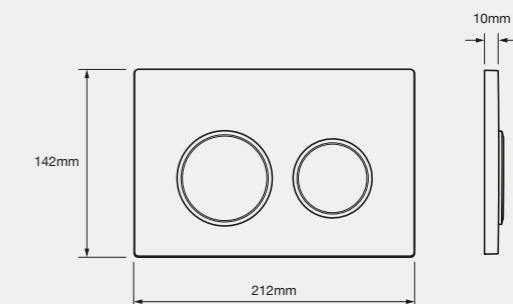

Geberit Omega Undercounter Cistern
Product Code: 1842017

Omega Button Specs

Omega01

Omega20

Bathroom Happiness

Visit any one of our 300 showrooms around Australia for all the latest products, concepts and inspiration to make your bathroom whatever you want it to be. And for the ultimate bathroom experience, go to one of our bathroom life™ stores where you will find the biggest range of leading Australian and international brands.