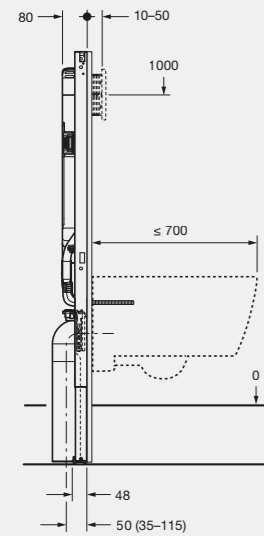

Omega01

Omega20

Sigma Specs

Sigma Button Specs

Sigma80

Sigma70

Sigma50

Sigma01 Round

Cistern and Button Installation

90mm wall cavity

Sigma Wall hung install

The Geberit Sigma8 Cistern with frame allows for mounting your wall hung pan and is slim enough to fit within a standard 90mm wall cavity.