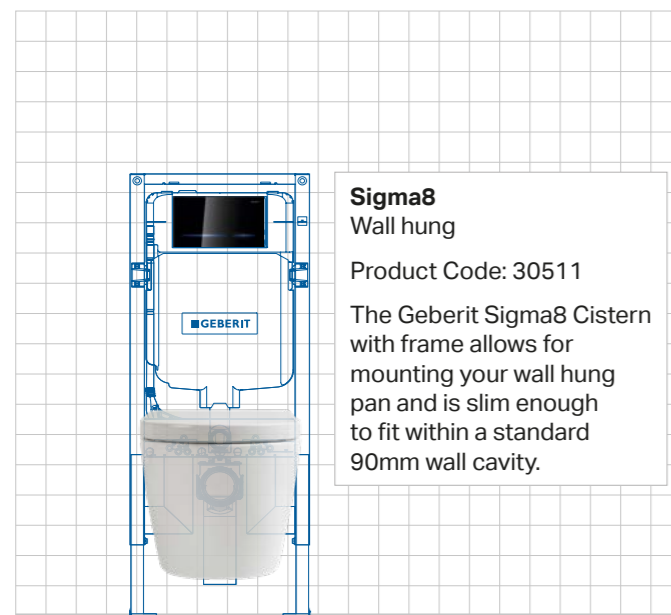

Cistern compatibility

All Sigma buttons are compatible with Sigma8 concealed cisterns.

Mechanical operation, front press

WELS 4 star

Average flush volume 3.4L

Converts to pneumatic or electronic

One piece blow moulded tank

50 years spare parts availability guarantee

Up to 15 years warranty and spare parts availability of 50 years. Suits all major brands of toilet pans.

Sigma Button Range

Options with Sigma concealed cisterns.

When choosing a Sigma cistern and button combination, you need to establish what type of access the cistern will have. This can be in-wall with back to wall or wall hung cistern. Knowing this will help to guide your product selection. First, choose the Sigma cistern that suits your installation. Second, select the pan type, back-to-wall or wall-hung. Finally, choose a flush button that aligns with your service access requirements.

Step 1 Choose your cistern

Step 2 Choose your pan

Step 3 Choose your button

Sigma80

All Sigma80 models come with 5 programmable LED colour settings

Sigma50

Sigma70

Sigma01 Round

Sigma01 Square

Note: Sigma80 and Sigma50 buttons can be installed to meet the requirements of AS1428.1.