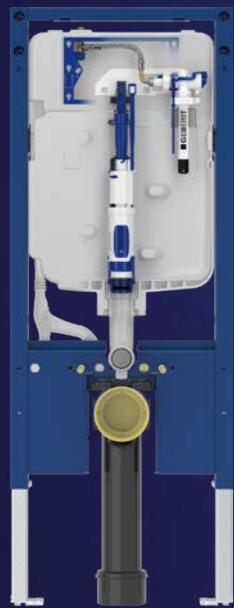

Sigma Cisterns

Sigma8
Wall hung

The Geberit Sigma8 Cistern with frame allows for mounting your wall hung pan and is slim enough to fit within a standard 90mm wall cavity.

Sigma8
Back to wall

The Geberit Sigma8 Concealed Cistern is designed for use with a floor mounted back to wall pan and fits within a standard 90mm wall cavity.

The Omega Undercounter cistern with frame is designed for mounting your wall hung pan and fits within 140mm internal wall cavity for front press and 180mm for top press.

Omega Undercounter Cistern
Back to wall

The Omega Undercounter cistern back to wall is designed for floor mounted pans and fits within 140mm internal wall cavity for front press and 180mm for top press.

INNOVATION BEHIND THE WALL

Geberit Concealed Cistern with Duofix Frame