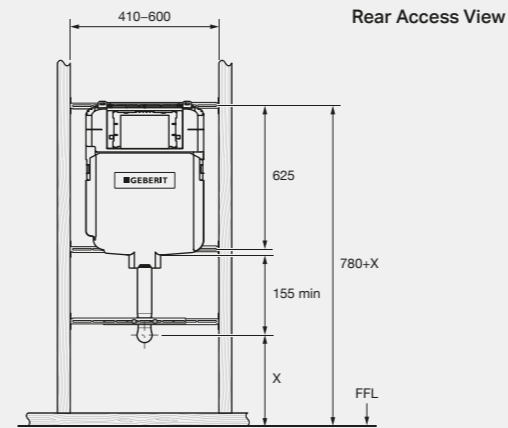

Rear Access View