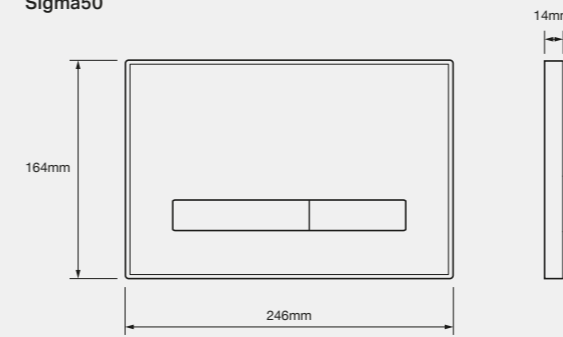

Sigma Specs

Sigma Button Specs

Sigma50

For Remote operation, cisterns cannot be serviced via remote buttons. Consider service access requirements before installations.