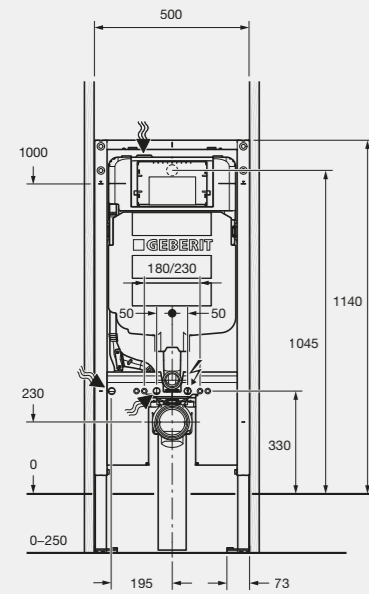

Cistern and Button Installation

90mm wall cavity

Sigma Wall hung install

The Geberit Sigma8 Cistern with frame allows for mounting your wall hung pan and is slim enough to fit within a standard 90mm wall cavity.