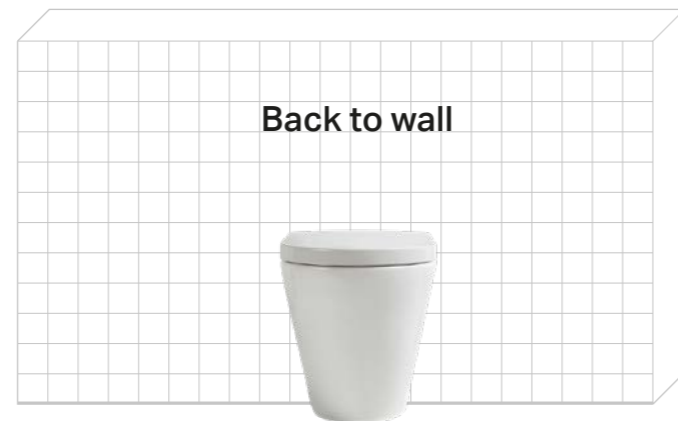

Omega Buttons

Options with Omega concealed cisterns.

When choosing an Omega cistern and button combination, you need to establish what type of access the cistern will have. This can be for undercounter or a vanity/hob application with front press or top press button. Knowing this will help to guide your product selection. First, choose the Omega cistern that suits your installation. Second, select the pan type, back-to-wall or wall-hung. Finally, choose a flush button that aligns with your service access requirements.

Step 1 Choose your cistern

Step 2 Choose your pan

Omega Undercounter Cistern
Back to wall
Product Code: 1842017
The Omega Undercounter cistern back to wall is designed for floor mounted pans with low height wall or hob wall installations and fits within a 140mm wall cavity for front press and a 180mm wall cavity for top press.