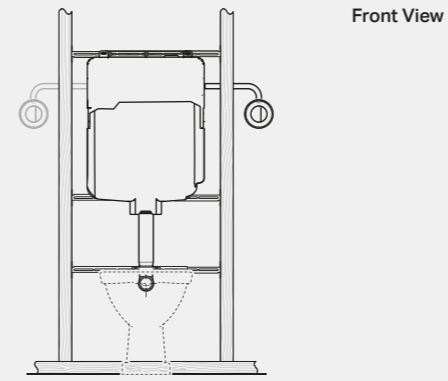

Remote Cistern and Button Installation

Front View