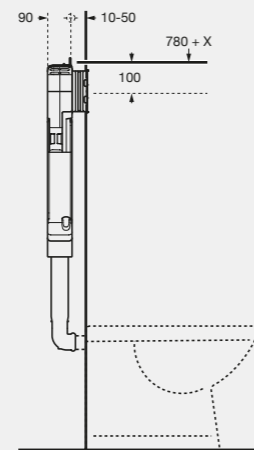

90mm wall cavity

Sigma Back to wall install

The Geberit Sigma8 Concealed Cistern front actuation is designed for use with a floor mounted back to wall pan and fits within a standard 90mm wall cavity.

Geberit Sigma8
Product Code: 1842013