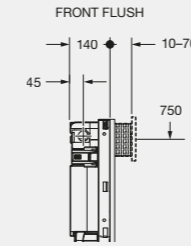

Cistern and Button Installation

For Vanity/Hob - Top press 180mm, Front press 140mm

Omega
Undercounter Cistern wall hung

The Omega Undercounter cistern with frame is designed for mounting your wall hung pan into low height wall or hob wall installations.