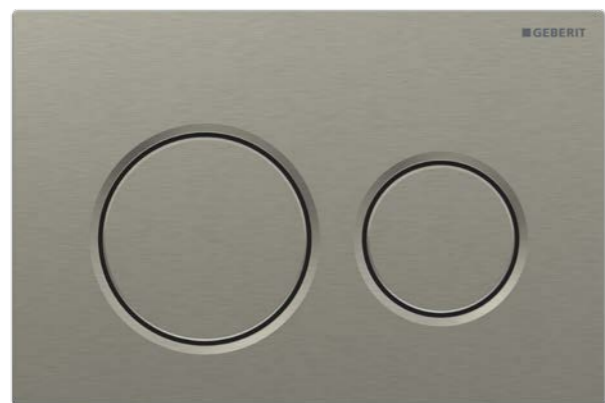

Toilet not available in Australia.

Sigma Remotes

Position perfect

Chrome

Geberit's range of Sigma remote buttons can be installed up to two metres from the concealed cistern. This flexibility opens up a range of positioning options, such as locating the button to the left or right of the pan, while offering space-saving design with convenient dual-flush functionality.

reddot award 2015
winner

Omega

If space is at a premium, Omega button and concealed cistern combinations provide a range of installation options for under counter or low height installations. This allows for the cistern to be installed in a hob, under a window or within a custom vanity.

The button can be located for top or front press, providing additional versatility.

Omega01
Architectural elegance

Brushed Nickel

The Omega01 range combines minimalist design with a curated palette of PVD finishes, including Brass, Brushed Nickel, Black Chrome, Red Gold and Matt Black. Each plate features an Easy-to-Clean and fingerprint resistant coating for effortless maintenance, bringing refined style and practical performance to modern bathrooms.