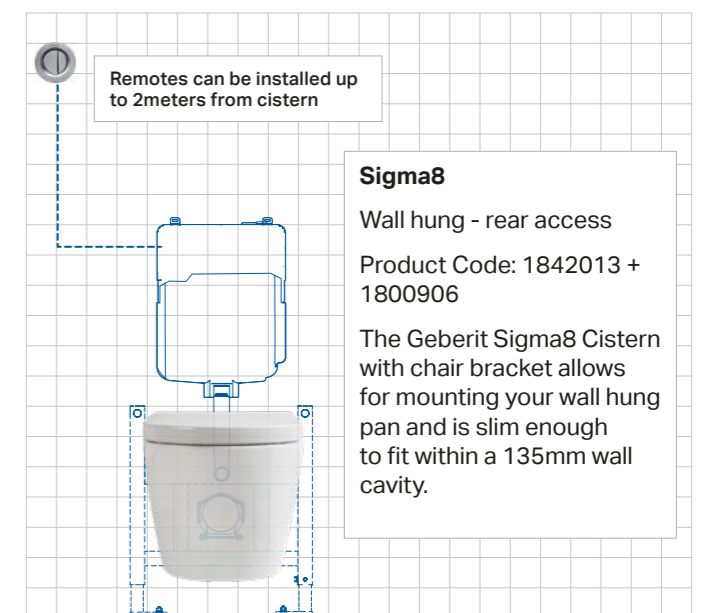

Step 3 Choose your cistern

Chair bracket 1800906 required for wall hung installation

Note: Cistern cannot be serviced via remote buttons. Consider service access requirements before installation.