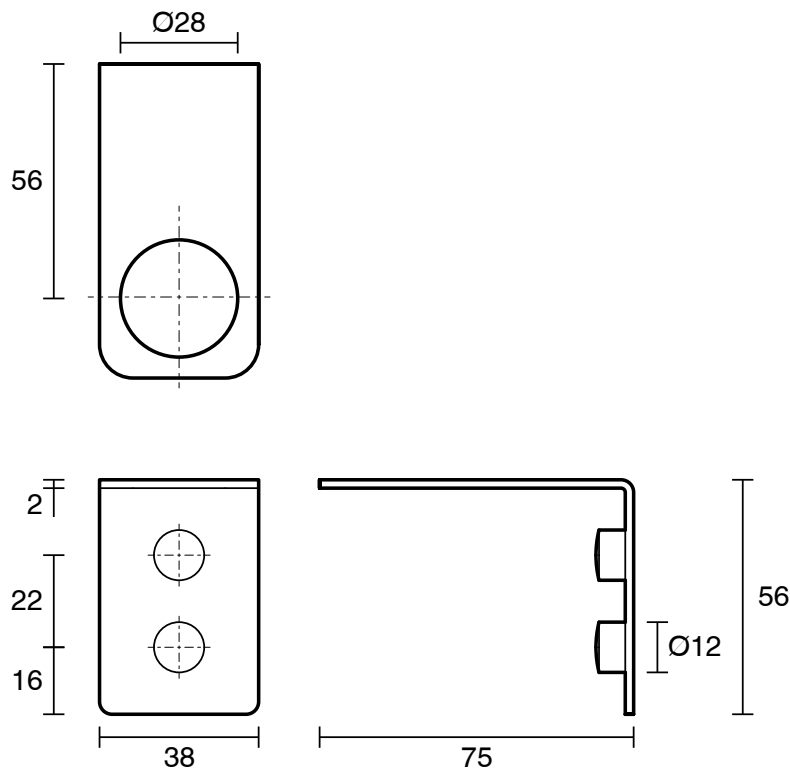

WARRANTY

Residential & Commercial Use (Years)	25
Spare Parts & Labour (Years)	1

Please refer to Mizu Warranty page for full Terms and Conditions