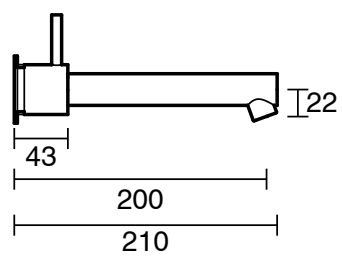

SUSSEX

Scala Straight Wall Basin Set 200mm Chrome (6 Star) Lead Free

52487

SPECIFICATIONS

Recommended Use	Residential;Commercial
Colour Finish	Polished Chrome
Primary Material	Lead Free Brass
Recommended Pressure Range	150 - 500 kPa as per AS3500
Max Continuous Working Temperature (deg C)	65
Min Continuous Working Temperature (deg C)	1

WARRANTY

Residential Use (Years)	40
Commercial Use (Years)	10

Please refer to Sussex Warranty page for full Terms and Conditions

Dimensions are nominal measurements only.

CLEANING RECOMMENDATIONS:

We recommend the use of soapy water or approved cleaners. This product should not be cleaned with abrasive materials. Damage caused by any improper treatment is not covered by the product warranty. Refer to Warranty Conditions

Disclaimer: Products in this specification manual must by regulation be installed by licensed and registered trade people. The manufacturer/distributor reserves the right to vary specifications or delete models from their range without prior notification. Dimensions are nominal measurements only. Dimensions and set-outs listed are correct at time of publication however the manufacturer/distributor takes no responsibility for printing errors.

Published 12/05/2026

To see the complete Sussex range go to www.reece.com.au