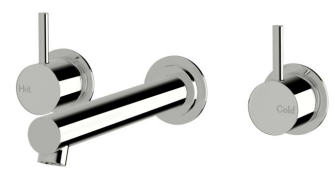

SUSSEX

Scala Straight Wall Basin Set 200mm Chrome (6 Star) Lead Free

52487

SPECIFICATIONS

Recommended Use	Residential;Commercial
Colour Finish	Polished Chrome
Primary Material	Lead Free Brass
Recommended Pressure Range	150 - 500 kPa as per AS3500
Max Continuous Working Temperature (deg C)	65
Min Continuous Working Temperature (deg C)	1

WARRANTY

Residential Use (Years)	40
Commercial Use (Years)	10

Please refer to Sussex Warranty page for full Terms and Conditions