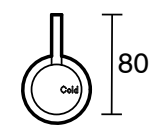

SUSSEX

Scala Straight Wall Basin Set 200mm Chrome (6 Star) Lead Free

52487

SPECIFICATIONS

Recommended Use	Residential;Commercial
Colour Finish	Polished Chrome
Primary Material	Lead Free Brass
Recommended Pressure Range	150 - 500 kPa as per AS3500
Max Continuous Working Temperature (deg C)	65
Min Continuous Working Temperature (deg C)	1

WARRANTY

Residential Use (Years)	40
Commercial Use (Years)	10

Please refer to Sussex Warranty page for full Terms and Conditions