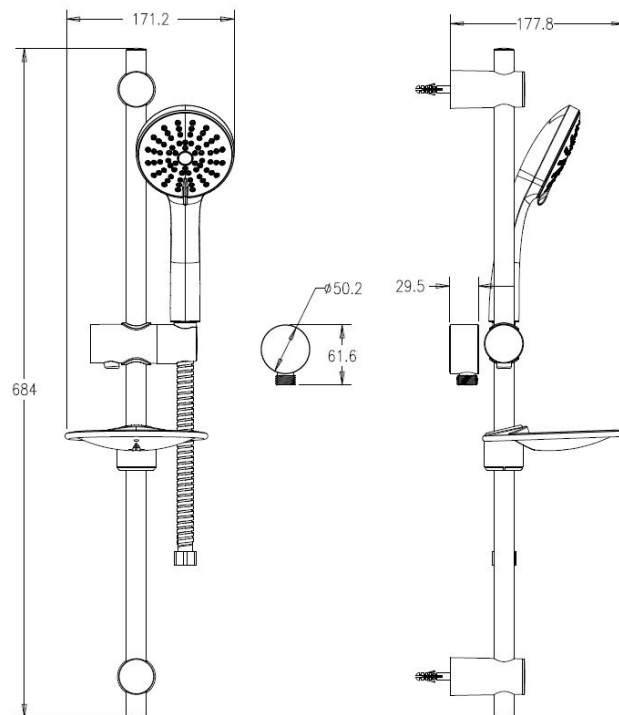

Posh Solus MK3 Rail Shower 3 Function Brushed Nickel (4 Star)

30736

SPECIFICATIONS

Recommended Use	Residential;Commercial
Colour Finish	Brushed Nickel
Primary Material	Brass
Recommended Pressure Range	150 - 500 kPa as per AS3500
Max Continuous Working Temperature (deg C)	60
Min Continuous Working Temperature (deg C)	5
Hot Water Unit Suitability	Storage Tank;Continuous Flow

WARRANTY

Residential & Commercial Use (Years)	25
Parts Replacement Only (Years)	1

Please refer to Posh Warranty Page for full Terms and Conditions

Dimensions are nominal measurements only.

CLEANING RECOMMENDATIONS:

We recommend the use of soapy water or approved cleaners. This product should not be cleaned with abrasive materials. Damage caused by any improper treatment is not covered by the product warranty. Refer to Warranty Conditions

Disclaimer: Products in this specification manual must by regulation be installed by licensed and registered trade people. The manufacturer/distributor reserves the right to vary specifications or delete models from their range without prior notification. Dimensions are nominal measurements only. Dimensions and set-outs listed are correct at time of publication however the manufacturer/distributor takes no responsibility for printing errors.

Published 01/04/2026

To see the complete Posh range go to
www.reece.com.au