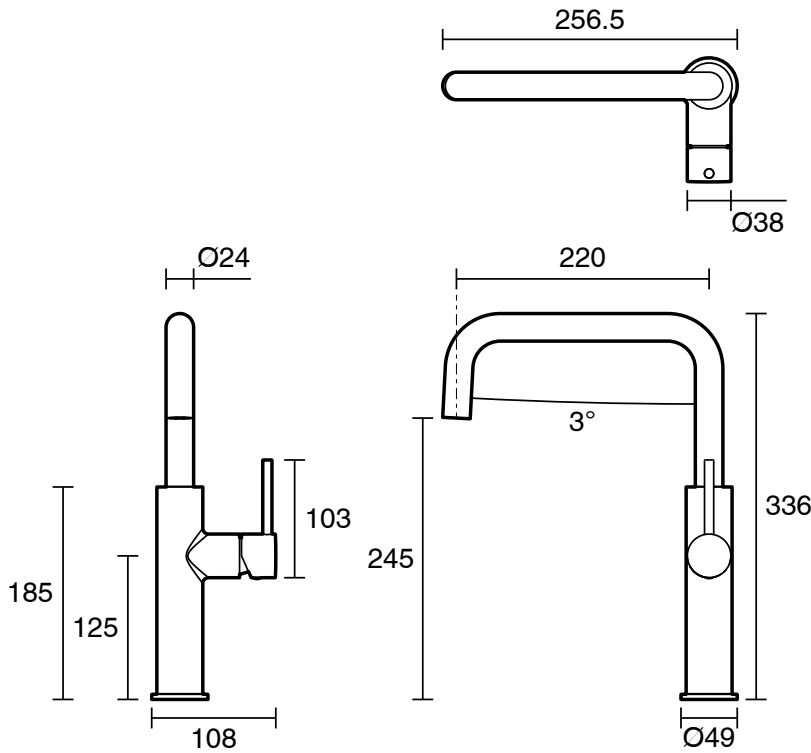

## Mizu Drift Gooseneck Sink Mixer Tap Square Brushed Gunmetal (5 Star) Lead Free

2266767

SPECIFICATIONS	
Recommended Use	Residential;Commercial
Colour Finish	Brushed Gunmetal
Primary Material	Lead Free Brass
Recommended Pressure Range	150 - 500 kPa as per AS3500
Max Continuous Working Temperature (deg C)	65
Min Continuous Working Temperature (deg C)	5
WARRANTY	
Residential & Commercial Use (Years)	25
Spare Parts & Labour (Years)	1
<i>Please refer to Mizu Warranty page for full Terms and Conditions</i>	

Dimensions are nominal measurements only.

**Disclaimer:** Products in this specification manual must by regulation be installed by licensed and registered trade people. The manufacturer/distributor reserves the right to vary specifications or delete models from their range without prior notification. Dimensions are nominal measurements only. Dimensions and set-outs listed are correct at time of publication however the manufacturer/distributor takes no responsibility for printing errors.