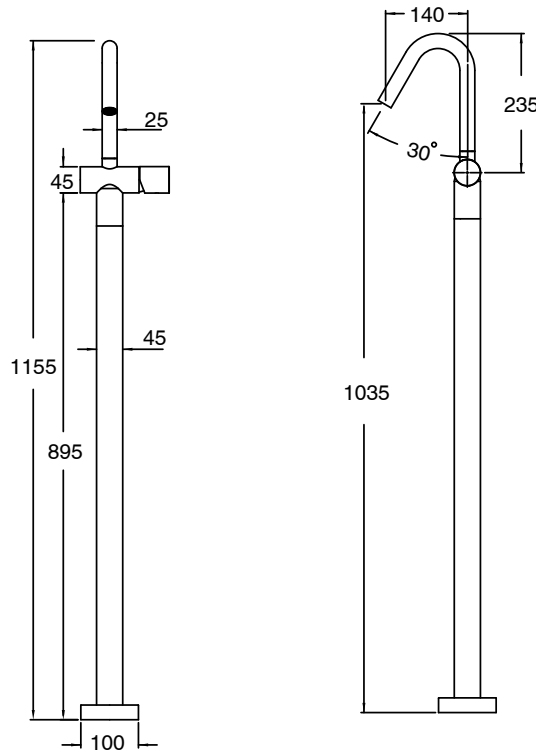

# SUSSEX

**Sussex Pure Floor Mounted Basin Mixer with Cirque Textured Handles Trimset**  
**PVD Matte Black (5 Star) Lead Free**  
**49845**

SPECIFICATIONS	
Recommended Use	Residential;Commercial
Colour Finish	Matte Black
Primary Material	Lead Free Brass
Recommended Pressure Range	150 - 500 kPa as per AS3500
Max Continuous Working Temperature (deg C)	65
Min Continuous Working Temperature (deg C)	1
WARRANTY	
Residential Use (Years)	40
Commercial Use (Years)	10
<i>Please refer to Sussex Warranty page for full Terms and Conditions</i>	

**Disclaimer:** Products in this specification manual must by regulation be installed by licensed and registered trade people. The manufacturer/distributor reserves the right to vary specifications or delete models from their range without prior notification. Dimensions are nominal measurements only. Dimensions and set-outs listed are correct at time of publication however the manufacturer/distributor takes no responsibility for printing errors.