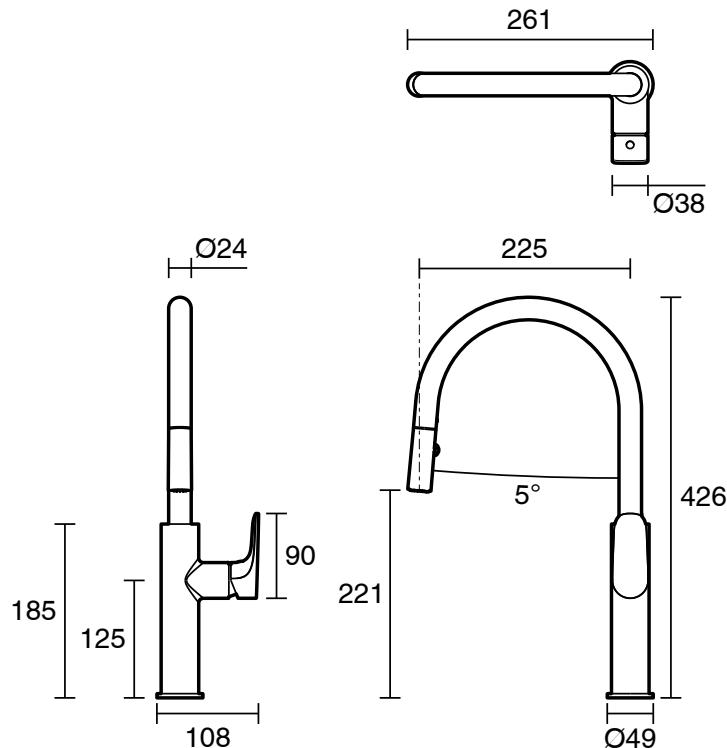

mizu

Mizu Silk Pull Out Gooseneck Sink Mixer 2 Functions Brushed Bronze (5 Star) Lead Free

2269233

SPECIFICATIONS	
Recommended Use	Residential;Commercial
Colour Finish	Brushed Bronze
Primary Material	Lead Free Brass
Recommended Pressure Range	150 - 500 kPa as per AS3500
Max Continuous Working Temperature (deg C)	65
Min Continuous Working Temperature (deg C)	5
WARRANTY	
Residential & Commercial Use (Years)	25
Spare Parts & Labour (Years)	1
<i>Please refer to Mizu Warranty page for full Terms and Conditions</i>	

Disclaimer: Products in this specification manual must by regulation be installed by licensed and registered trade people. The manufacturer/distributor reserves the right to vary specifications or delete models from their range without prior notification. Dimensions are nominal measurements only. Dimensions and set-outs listed are correct at time of publication however the manufacturer/distributor takes no responsibility for printing errors.