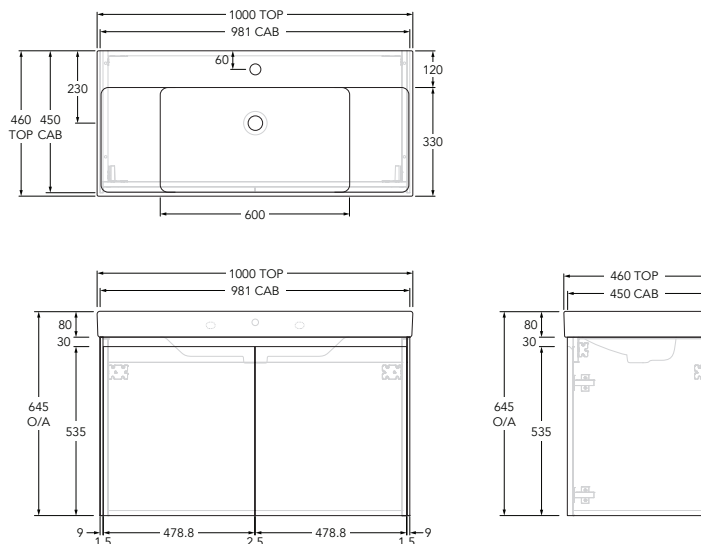

WARRANTY

Residential Use (Years)	10
Commercial Use (Years)	1
Spare Parts & Labour (Years)	1

Please refer to Roca Warranty page for full Terms and Conditions