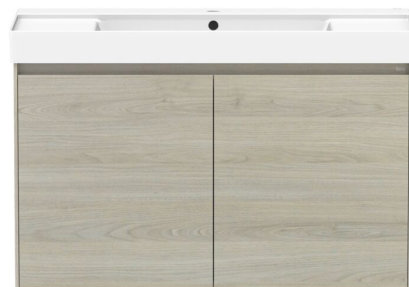

Roca Ona Vanity All Door Centre Bowl 1000mm Light Oak

21222

SPECIFICATIONS

Recommended Use	Residential;Commercial
Mounting	Wall
Basin Included	Yes
Bowl Configuration	Centre
Number of Bowls	Single
Taphole Options	One
Door/Drawer Configuration	Doors Only
Door/Drawer Options	2 Doors
Cabinet Material	Laminate (Woodgrain)
Cabinet Colour	Light Oak
Basin Material	Fine Ceramic
Basin Colour	White
Overflow Included	Yes
Plug & Waste Included	No
Plug & Waste Size	32mm x 40mm