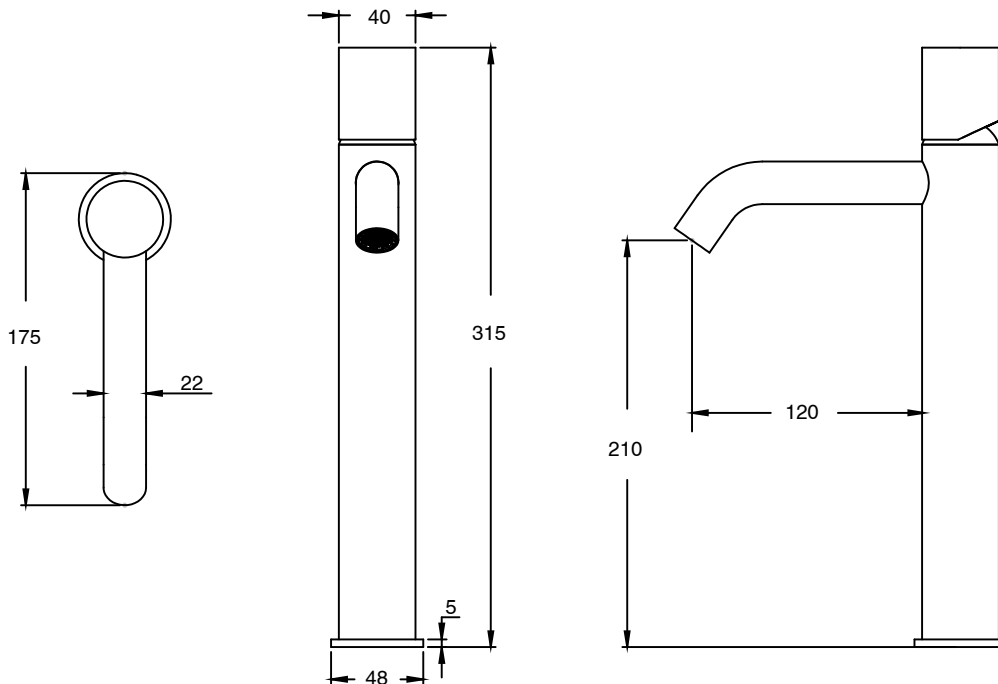

SUSSEX

**Sussex Pure Extended Basin Mixer Curved with Cirque Textured Handles PVD Matte Black (5 Star)
Lead Free
49803**

SPECIFICATIONS	
Recommended Use	Residential;Commercial
Colour Finish	Matte Black
Primary Material	Lead Free Brass
Recommended Pressure Range	150 - 500 kPa as per AS3500
Max Continuous Working Temperature (deg C)	65
Min Continuous Working Temperature (deg C)	1
WARRANTY	
Residential Use (Years)	40
Commercial Use (Years)	10
<i>Please refer to Sussex Warranty page for full Terms and Conditions</i>	

Disclaimer: Products in this specification manual must by regulation be installed by licensed and registered trade people. The manufacturer/distributor reserves the right to vary specifications or delete models from their range without prior notification. Dimensions are nominal measurements only. Dimensions and set-outs listed are correct at time of publication however the manufacturer/distributor takes no responsibility for printing errors.