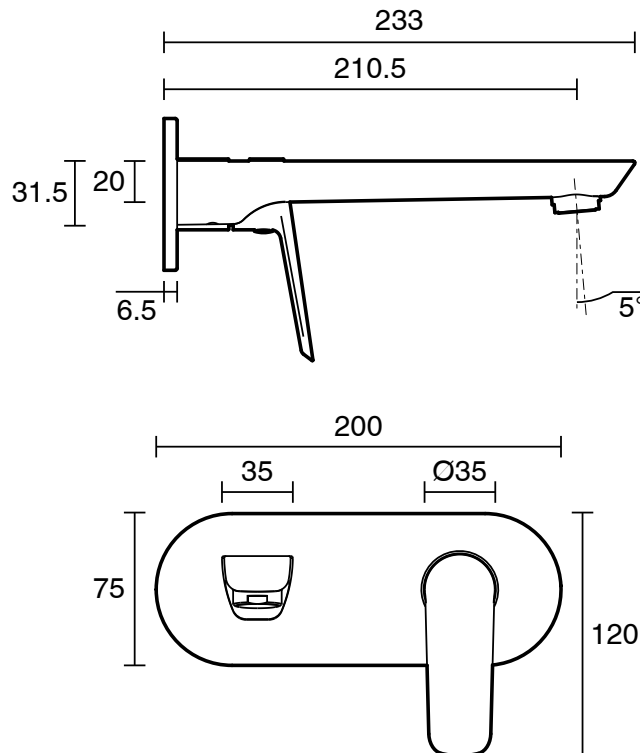

mizu

Mizu Bliss Wall Bath Mixer Tap Set 210mm White / Chrome

9506142

SPECIFICATIONS

Recommended Use	Residential;Commercial
Colour Finish	Polished Chrome
Primary Material	DR Brass
Recommended Pressure Range	150 - 500 kPa as per AS3500
Max Continuous Working Temperature (deg C)	80
Min Continuous Working Temperature (deg C)	5

WARRANTY

Residential & Commercial Use (Years)	25
Spare Parts & Labour (Years)	1

Please refer to Mizu Warranty page for full Terms and Conditions

Dimensions are nominal measurements only.

CLEANING RECOMMENDATIONS:

We recommend the use of soapy water or approved cleaners. This product should not be cleaned with abrasive materials. Damage caused by any improper treatment is not covered by the product warranty. Refer to Warranty Conditions

Disclaimer: Products in this specification manual must by regulation be installed by licensed and registered trade people. The manufacturer/distributor reserves the right to vary specifications or delete models from their range without prior notification. Dimensions are nominal measurements only. Dimensions and set-outs listed are correct at time of publication however the manufacturer/distributor takes no responsibility for printing errors.

Published 01/04/2026

To see the complete Mizu range go to www.reece.com.au