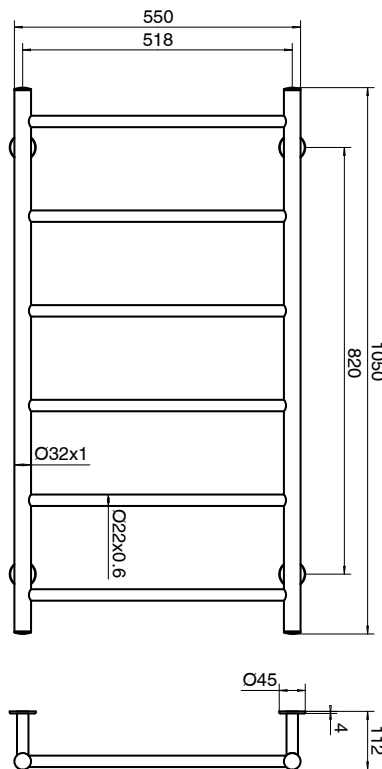

mizu

Mizu Drift MK2 550 x 1050mm Heated Towel Rail Only (Less Transformer) Brushed Gunmetal

2007488

SPECIFICATIONS

Recommended Use	Residential;Commercial
Colour Finish	Brushed Gunmetal
Primary Material	Stainless Steel 304
Mounting	Wall
Electrical Connection Type	Hardwired
Heating Method	Dry Element
Power Supply (V)	24V AC
IP Rating	IP45

WARRANTY

Residential & Commercial Use (Years)	10
Spare Parts & Labour (Years)	1

Please refer to Mizu Warranty page for full Terms and Conditions

Dimensions are nominal measurements only.

CLEANING RECOMMENDATIONS:

We recommend the use of soapy water or approved cleaners. This product should not be cleaned with abrasive materials. Damage caused by any improper treatment is not covered by the product warranty. Refer to Warranty Conditions

Disclaimer: Products in this specification manual must by regulation be installed by licensed and registered trade people. The manufacturer/distributor reserves the right to vary specifications or delete models from their range without prior notification. Dimensions are nominal measurements only. Dimensions and set-outs listed are correct at time of publication however the manufacturer/distributor takes no responsibility for printing errors.

Published 01/04/2026

To see the complete Mizu range go to www.reece.com.au