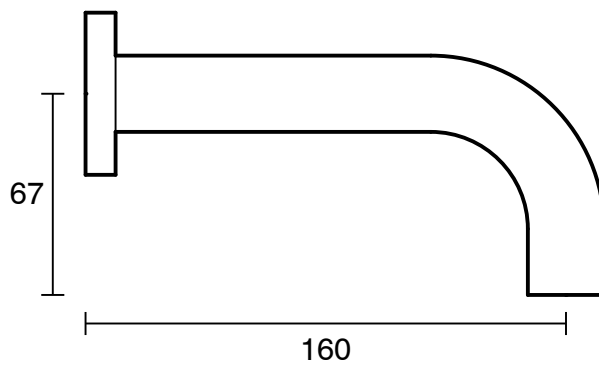

SUSSEX

Scala 25 Wall Outlet Curved 160mm PVD Brushed Bronze (3 Star) Lead Free

51123

SPECIFICATIONS	
Recommended Use	Residential;Commercial
Colour Finish	Brushed Bronze
Primary Material	Lead Free Brass
Recommended Pressure Range	150 - 500 kPa as per AS3500
Max Continuous Working Temperature (deg C)	65
Min Continuous Working Temperature (deg C)	1
WARRANTY	
Residential Use (Years)	40
Commercial Use (Years)	10
<i>Please refer to Sussex Warranty page for full Terms and Conditions</i>	