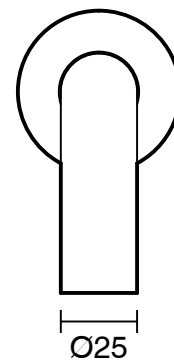

SUSSEX

Scala 25 Wall Outlet Curved 160mm PVD Brushed Bronze (3 Star) Lead Free

51123

SPECIFICATIONS	
Recommended Use	Residential;Commercial
Colour Finish	Brushed Bronze
Primary Material	Lead Free Brass
Recommended Pressure Range	150 - 500 kPa as per AS3500
Max Continuous Working Temperature (deg C)	65
Min Continuous Working Temperature (deg C)	1
WARRANTY	
Residential Use (Years)	40
Commercial Use (Years)	10
<i>Please refer to Sussex Warranty page for full Terms and Conditions</i>	