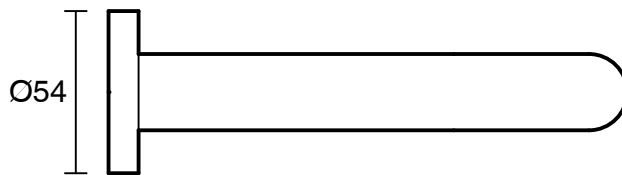

SUSSEX

Scala 25 Wall Outlet Curved 160mm PVD Brushed Bronze (3 Star) Lead Free

51123

SPECIFICATIONS	
Recommended Use	Residential;Commercial
Colour Finish	Brushed Bronze
Primary Material	Lead Free Brass
Recommended Pressure Range	150 - 500 kPa as per AS3500
Max Continuous Working Temperature (deg C)	65
Min Continuous Working Temperature (deg C)	1
WARRANTY	
Residential Use (Years)	40
Commercial Use (Years)	10
<i>Please refer to Sussex Warranty page for full Terms and Conditions</i>	