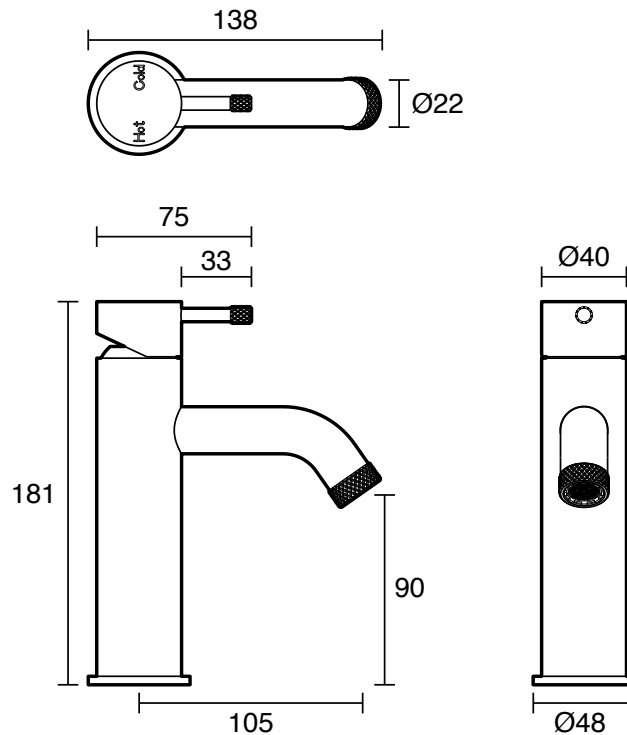

## Sussex Scala Nova Basin Mixer Curved PVD Brushed Platinum Gold (5 Star) Lead Free

43168

SPECIFICATIONS	
Recommended Use	Residential;Commercial
Colour Finish	Brushed Platinum Gold
Primary Material	Lead Free Brass
Recommended Pressure Range	150 - 500 kPa as per AS3500
Max Continuous Working Temperature (deg C)	65
Min Continuous Working Temperature (deg C)	1
WARRANTY	
Residential Use (Years)	40
Commercial Use (Years)	10
<i>Please refer to Sussex Warranty page for full Terms and Conditions</i>	

Dimensions are nominal measurements only.

**Disclaimer:** Products in this specification manual must by regulation be installed by licensed and registered trade people. The manufacturer/distributor reserves the right to vary specifications or delete models from their range without prior notification. Dimensions are nominal measurements only. Dimensions and set-outs listed are correct at time of publication however the manufacturer/distributor takes no responsibility for printing errors.