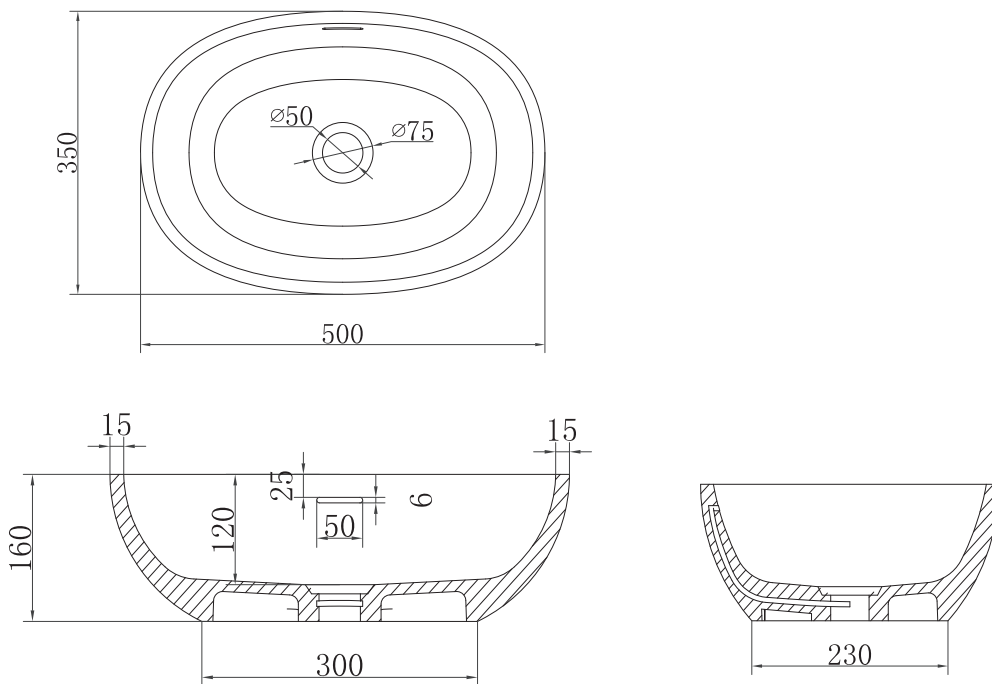

KADO

Kado Lussi Cast Solid Surface Above Counter Basin with Plug & Waste 500mm White

9506955

SPECIFICATIONS

Recommended Use	Residential;Commercial
Primary Material	Solid Surface
Colour Finish	White
Bowl Capacity (L)	7.6
Weight (kg)	11
Taphole Configuration	None
Overflow Included	Yes
Plug & Waste Included	Yes

WARRANTY

Residential & Commercial Use (Years)	25
Spare Parts & Labour (Years)	1

Please refer to Kado Warranty page for full Terms and Conditions

Dimensions are nominal measurements only.

CLEANING RECOMMENDATIONS:

We recommend the use of soapy water or approved cleaners. This product should not be cleaned with abrasive materials. Damage caused by any improper treatment is not covered by the product warranty. Refer to Warranty Conditions

Disclaimer: Products in this specification manual must by regulation be installed by licensed and registered trade people. The manufacturer/distributor reserves the right to vary specifications or delete models from their range without prior notification. Dimensions are nominal measurements only. Dimensions and set-outs listed are correct at time of publication however the manufacturer/distributor takes no responsibility for printing errors.

Published 07/05/2026

To see the complete Kado range go to
www.reece.com.au