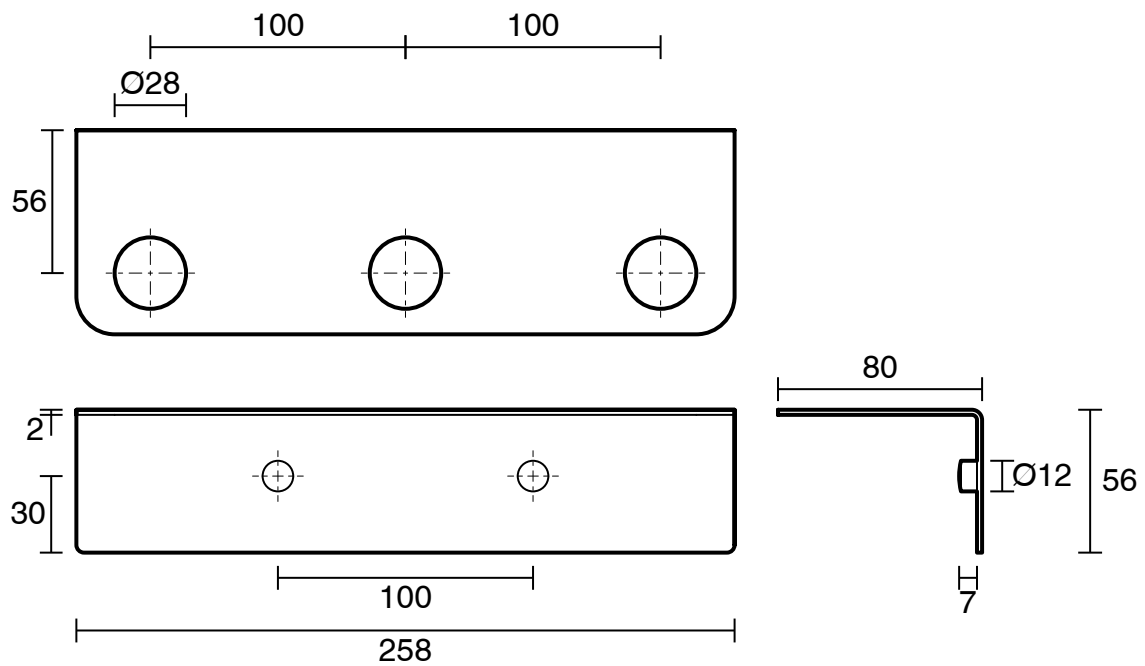

Mizu Drift Soap Bottle Holder Triple Brushed Brass

2269160

SPECIFICATIONS

Recommended Use	Residential;Commercial
Colour Finish	Brushed Brass
Primary Material	DR Brass

WARRANTY

Residential & Commercial Use (Years)	25
Spare Parts & Labour (Years)	1

Please refer to Mizu Warranty page for full Terms and Conditions

Dimensions are nominal measurements only.

CLEANING RECOMMENDATIONS:

We recommend the use of soapy water or approved cleaners. This product should not be cleaned with abrasive materials. Damage caused by any improper treatment is not covered by the product warranty. Refer to Warranty Conditions

Disclaimer: Products in this specification manual must by regulation be installed by licensed and registered trade people. The manufacturer/distributor reserves the right to vary specifications or delete models from their range without prior notification. Dimensions are nominal measurements only. Dimensions and set-outs listed are correct at time of publication however the manufacturer/distributor takes no responsibility for printing errors.

Published 01/04/2026

To see the complete Mizu range go to www.reece.com.au