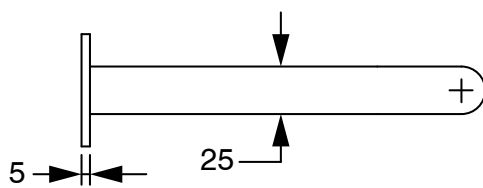

SUSSEX

**Sussex Pure Progressive Wall Basin Mixer Tap System 200mm with Cirque Textured Handle
PVD Brushed Gunmetal (3 Star)
9511719**

SPECIFICATIONS

Recommended Use	Residential;Commercial
Colour Finish	Brushed Smoke Gunmetal
Primary Material	DR Brass
Recommended Pressure Range	150 - 500 kPa as per AS3500
Max Continuous Working Temperature (deg C)	65
Min Continuous Working Temperature (deg C)	1

WARRANTY

Residential Use (Years)	40
Commercial Use (Years)	10

Please refer to Sussex Warranty page for full Terms and Conditions

Dimensions are nominal measurements only.

CLEANING RECOMMENDATIONS:

We recommend the use of soapy water or approved cleaners. This product should not be cleaned with abrasive materials. Damage caused by any improper treatment is not covered by the product warranty. Refer to Warranty Conditions

Disclaimer: Products in this specification manual must by regulation be installed by licensed and registered trade people. The manufacturer/distributor reserves the right to vary specifications or delete models from their range without prior notification. Dimensions are nominal measurements only. Dimensions and set-outs listed are correct at time of publication however the manufacturer/distributor takes no responsibility for printing errors.

Published 01/04/2026

To see the complete Sussex range go to www.reece.com.au