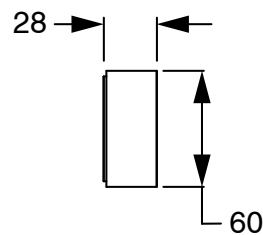

SUSSEX

**Sussex Pure Progressive Wall Basin Mixer Tap System 200mm with Cirque Textured Handle
PVD Brushed Gunmetal (3 Star)
9511719**

SPECIFICATIONS

Recommended Use	Residential;Commercial
Colour Finish	Brushed Smoke Gunmetal
Primary Material	DR Brass
Recommended Pressure Range	150 - 500 kPa as per AS3500
Max Continuous Working Temperature (deg C)	65
Min Continuous Working Temperature (deg C)	1

WARRANTY

Residential Use (Years)	40
Commercial Use (Years)	10

Please refer to Sussex Warranty page for full Terms and Conditions

Dimensions are nominal measurements only.

CLEANING RECOMMENDATIONS:

We recommend the use of soapy water or approved cleaners. This product should not be cleaned with abrasive materials. Damage caused by any improper treatment is not covered by the product warranty. Refer to Warranty Conditions

Disclaimer: Products in this specification manual must by regulation be installed by licensed and registered trade people. The manufacturer/distributor reserves the right to vary specifications or delete models from their range without prior notification. Dimensions are nominal measurements only. Dimensions and set-outs listed are correct at time of publication however the manufacturer/distributor takes no responsibility for printing errors.

Published 01/04/2026

To see the complete Sussex range go to www.reece.com.au