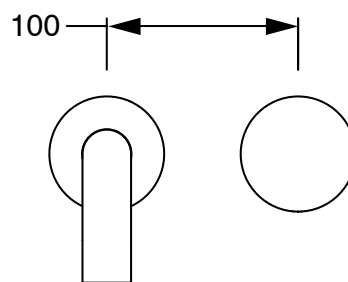

SUSSEX

**Sussex Pure Progressive Wall Basin Mixer Tap System 200mm with Cirque Textured Handle
PVD Brushed Gunmetal (3 Star)
9511719**

SPECIFICATIONS

Recommended Use	Residential;Commercial
Colour Finish	Brushed Smoke Gunmetal
Primary Material	DR Brass
Recommended Pressure Range	150 - 500 kPa as per AS3500
Max Continuous Working Temperature (deg C)	65
Min Continuous Working Temperature (deg C)	1

WARRANTY

Residential Use (Years)	40
Commercial Use (Years)	10

Please refer to Sussex Warranty page for full Terms and Conditions

Dimensions are nominal measurements only.

CLEANING RECOMMENDATIONS:

We recommend the use of soapy water or approved cleaners. This product should not be cleaned with abrasive materials. Damage caused by any improper treatment is not covered by the product warranty. Refer to Warranty Conditions

Disclaimer: Products in this specification manual must by regulation be installed by licensed and registered trade people. The manufacturer/distributor reserves the right to vary specifications or delete models from their range without prior notification. Dimensions are nominal measurements only. Dimensions and set-outs listed are correct at time of publication however the manufacturer/distributor takes no responsibility for printing errors.

Published 01/04/2026

To see the complete Sussex range go to www.reece.com.au