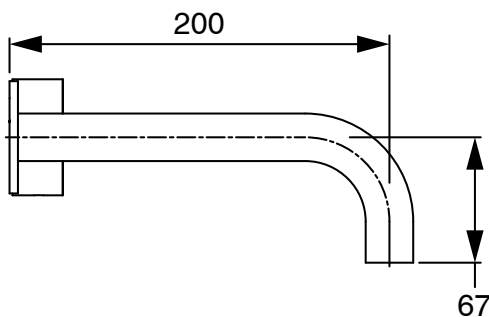

SUSSEX

**Sussex Pure Progressive Wall Basin Mixer Tap System 200mm with Cirque Textured Handle
PVD Brushed Gunmetal (3 Star)
9511719**

SPECIFICATIONS

Recommended Use	Residential;Commercial
Colour Finish	Brushed Smoke Gunmetal
Primary Material	DR Brass
Recommended Pressure Range	150 - 500 kPa as per AS3500
Max Continuous Working Temperature (deg C)	65
Min Continuous Working Temperature (deg C)	1

WARRANTY

Residential Use (Years)	40
Commercial Use (Years)	10

Please refer to Sussex Warranty page for full Terms and Conditions

Dimensions are nominal measurements only.

CLEANING RECOMMENDATIONS:

We recommend the use of soapy water or approved cleaners. This product should not be cleaned with abrasive materials. Damage caused by any improper treatment is not covered by the product warranty. Refer to Warranty Conditions

Disclaimer: Products in this specification manual must by regulation be installed by licensed and registered trade people. The manufacturer/distributor reserves the right to vary specifications or delete models from their range without prior notification. Dimensions are nominal measurements only. Dimensions and set-outs listed are correct at time of publication however the manufacturer/distributor takes no responsibility for printing errors.

Published 01/04/2026

To see the complete Sussex range go to www.reece.com.au