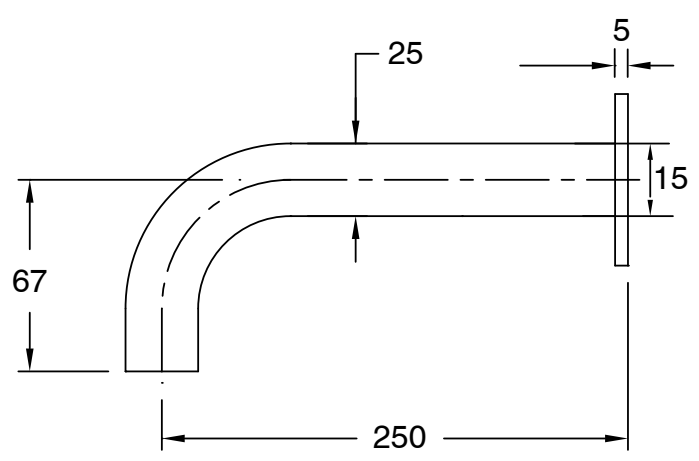

SUSSEX

Sussex Pure Wall Basin Outlet 250mm PVD Brushed Gold (3 Star) Lead Free

50890

SPECIFICATIONS

Recommended Use	Residential;Commercial
Colour Finish	Brushed Gold
Primary Material	Lead Free Brass
Recommended Pressure Range	150 - 500 kPa as per AS3500
Max Continuous Working Temperature (deg C)	65
Min Continuous Working Temperature (deg C)	1

WARRANTY

Residential Use (Years)	40
Commercial Use (Years)	10

Please refer to Sussex Warranty page for full Terms and Conditions

Dimensions are nominal measurements only.

CLEANING RECOMMENDATIONS:

We recommend the use of soapy water or approved cleaners. This product should not be cleaned with abrasive materials. Damage caused by any improper treatment is not covered by the product warranty. Refer to Warranty Conditions

Disclaimer: Products in this specification manual must by regulation be installed by licensed and registered trade people. The manufacturer/distributor reserves the right to vary specifications or delete models from their range without prior notification. Dimensions are nominal measurements only. Dimensions and set-outs listed are correct at time of publication however the manufacturer/distributor takes no responsibility for printing errors.

Published 07/05/2026

To see the complete Sussex range go to www.reece.com.au