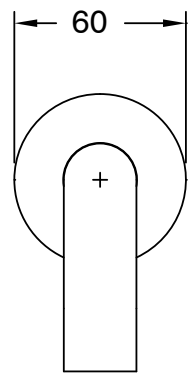

SUSSEX

Sussex Pure Wall Basin Outlet 250mm PVD Brushed Gold (3 Star) Lead Free

50890

SPECIFICATIONS

Recommended Use	Residential;Commercial
Colour Finish	Brushed Gold
Primary Material	Lead Free Brass
Recommended Pressure Range	150 - 500 kPa as per AS3500
Max Continuous Working Temperature (deg C)	65
Min Continuous Working Temperature (deg C)	1

WARRANTY

Residential Use (Years)	40
Commercial Use (Years)	10

Please refer to Sussex Warranty page for full Terms and Conditions

Dimensions are nominal measurements only.

CLEANING RECOMMENDATIONS:

We recommend the use of soapy water or approved cleaners. This product should not be cleaned with abrasive materials. Damage caused by any improper treatment is not covered by the product warranty. Refer to Warranty Conditions

Disclaimer: Products in this specification manual must by regulation be installed by licensed and registered trade people. The manufacturer/distributor reserves the right to vary specifications or delete models from their range without prior notification. Dimensions are nominal measurements only. Dimensions and set-outs listed are correct at time of publication however the manufacturer/distributor takes no responsibility for printing errors.

Published 07/05/2026

To see the complete Sussex range go to www.reece.com.au