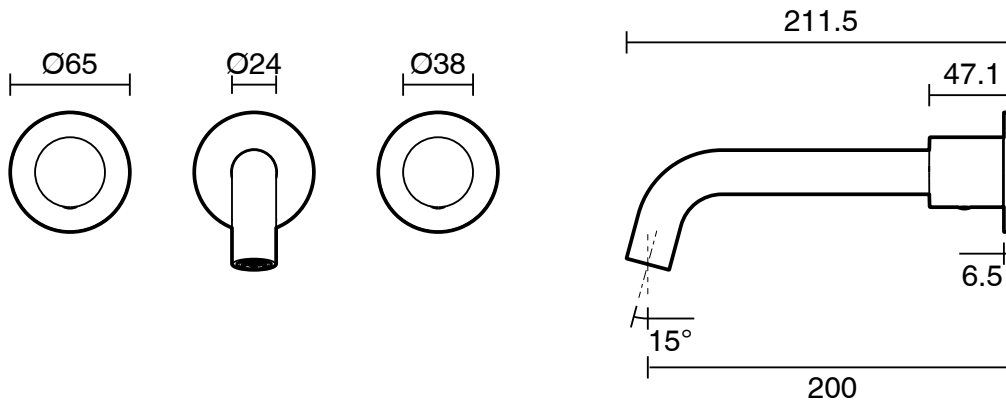

## Mizu Drift Dial Wall Basin/Bath Set 200mm Brushed Bronze (6 Star) Lead Free

34619

SPECIFICATIONS	
Recommended Use	Residential;Commercial
Colour Finish	Brushed Bronze
Primary Material	Lead Free Brass
Recommended Pressure Range	150 - 500 kPa as per AS3500
Max Continuous Working Temperature (deg C)	65
Min Continuous Working Temperature (deg C)	5
WARRANTY	
Residential & Commercial Use (Years)	25
Spare Parts & Labour (Years)	1
<i>Please refer to Mizu Warranty page for full Terms and Conditions</i>	

Dimensions are nominal measurements only.