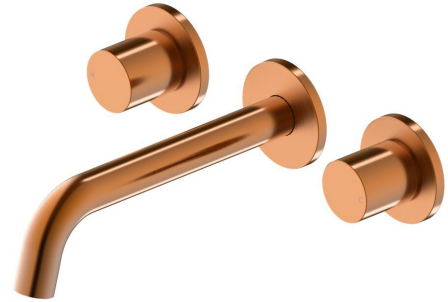

# mizu

## Mizu Drift Dial Wall Basin/Bath Set 200mm Brushed Bronze (6 Star) Lead Free

34619

SPECIFICATIONS	
Recommended Use	Residential;Commercial
Colour Finish	Brushed Bronze
Primary Material	Lead Free Brass
Recommended Pressure Range	150 - 500 kPa as per AS3500
Max Continuous Working Temperature (deg C)	65
Min Continuous Working Temperature (deg C)	5
WARRANTY	
Residential & Commercial Use (Years)	25
Spare Parts & Labour (Years)	1
<i>Please refer to Mizu Warranty page for full Terms and Conditions</i>	