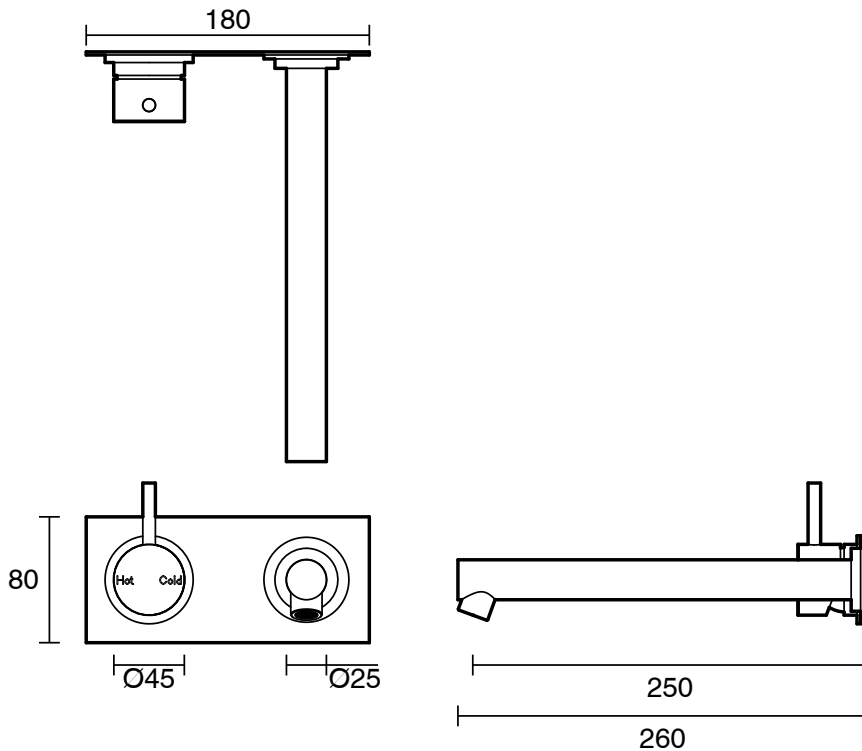

SUSSEX

Sussex Scala Bath Mixer Outlet System Straight 250mm Left Hand Chrome Lead Free

52076

SPECIFICATIONS

Recommended Use	Residential;Commercial
Colour Finish	Polished Chrome
Primary Material	Lead Free Brass
Recommended Pressure Range	150 - 500 kPa as per AS3500
Max Continuous Working Temperature (deg C)	65
Min Continuous Working Temperature (deg C)	1

WARRANTY

Residential Use (Years)	40
Commercial Use (Years)	10

Please refer to Sussex Warranty page for full Terms and Conditions

Dimensions are nominal measurements only.

CLEANING RECOMMENDATIONS:

We recommend the use of soapy water or approved cleaners. This product should not be cleaned with abrasive materials. Damage caused by any improper treatment is not covered by the product warranty. Refer to Warranty Conditions

Disclaimer: Products in this specification manual must by regulation be installed by licensed and registered trade people. The manufacturer/distributor reserves the right to vary specifications or delete models from their range without prior notification. Dimensions are nominal measurements only. Dimensions and set-outs listed are correct at time of publication however the manufacturer/distributor takes no responsibility for printing errors.

Published 14/05/2026

To see the complete Sussex range go to www.reece.com.au