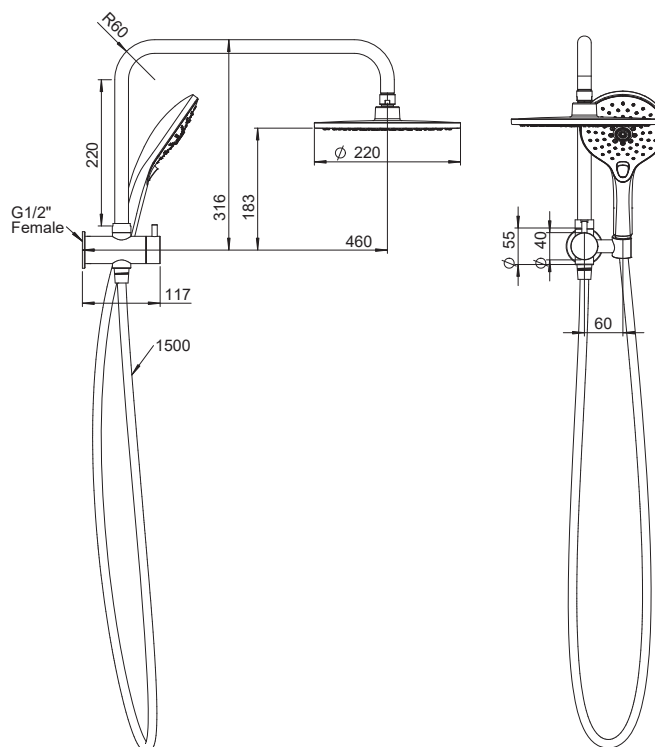

Posh Domaine Short Twin Shower with Water Inlet Wall Bracket Chrome (3 Star)

2213363

SPECIFICATIONS	
Recommended Use	Residential;Commercial
Colour Finish	Polished Chrome
Primary Material	Brass
Recommended Pressure Range	150 - 500 kPa as per AS3500
Max Continuous Working Temperature (deg C)	60
Min Continuous Working Temperature (deg C)	5
Hot Water Unit Suitability	Storage Tank;Continuous Flow
WARRANTY	
Residential & Commercial Use (Years)	25
Parts Replacement Only (Years)	1
<i>Please refer to Posh Warranty Page for full Terms and Conditions</i>	

Disclaimer: Products in this specification manual must by regulation be installed by licensed and registered trade people. The manufacturer/distributor reserves the right to vary specifications or delete models from their range without prior notification. Dimensions are nominal measurements only. Dimensions and set-outs listed are correct at time of publication however the manufacturer/distributor takes no responsibility for printing errors.