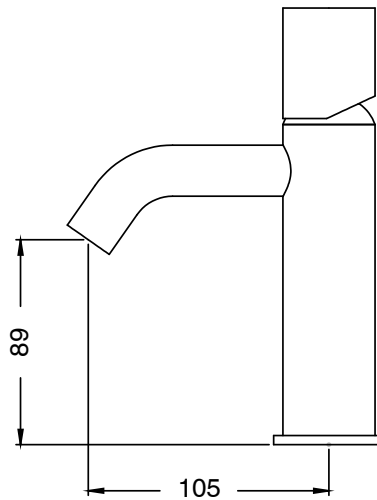

## Sussex Pure Basin Mixer Curved Spout PVD Brushed Gold (5 Star) Lead Free

46934

SPECIFICATIONS	
Recommended Use	Residential;Commercial
Colour Finish	Brushed Gold
Primary Material	Lead Free Brass
Recommended Pressure Range	150 - 500 kPa as per AS3500
Max Continuous Working Temperature (deg C)	65
Min Continuous Working Temperature (deg C)	1
WARRANTY	
Residential Use (Years)	40
Commercial Use (Years)	10
<i>Please refer to Sussex Warranty page for full Terms and Conditions</i>	

Dimensions are nominal measurements only.