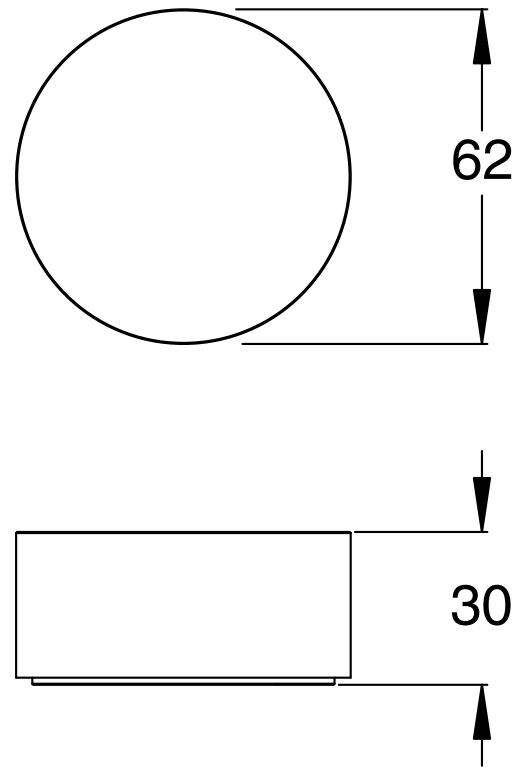

SUSSEX

Sussex Pure Progressive Top Mount Hob Mixer PVD Matte Black Lead Free

50632

SPECIFICATIONS

Recommended Use	Residential;Commercial
Colour Finish	Matte Black
Primary Material	Lead Free Brass
Recommended Pressure Range	150 - 500 kPa as per AS3500
Max Continuous Working Temperature (deg C)	65
Min Continuous Working Temperature (deg C)	1

WARRANTY

Residential Use (Years)	40
Commercial Use (Years)	10

Please refer to Sussex Warranty page for full Terms and Conditions

Dimensions are nominal measurements only.

CLEANING RECOMMENDATIONS:

We recommend the use of soapy water or approved cleaners. This product should not be cleaned with abrasive materials. Damage caused by any improper treatment is not covered by the product warranty. Refer to Warranty Conditions

Disclaimer: Products in this specification manual must by regulation be installed by licensed and registered trade people. The manufacturer/distributor reserves the right to vary specifications or delete models from their range without prior notification. Dimensions are nominal measurements only. Dimensions and set-outs listed are correct at time of publication however the manufacturer/distributor takes no responsibility for printing errors.

Published 07/05/2026

To see the complete Sussex range go to www.reece.com.au