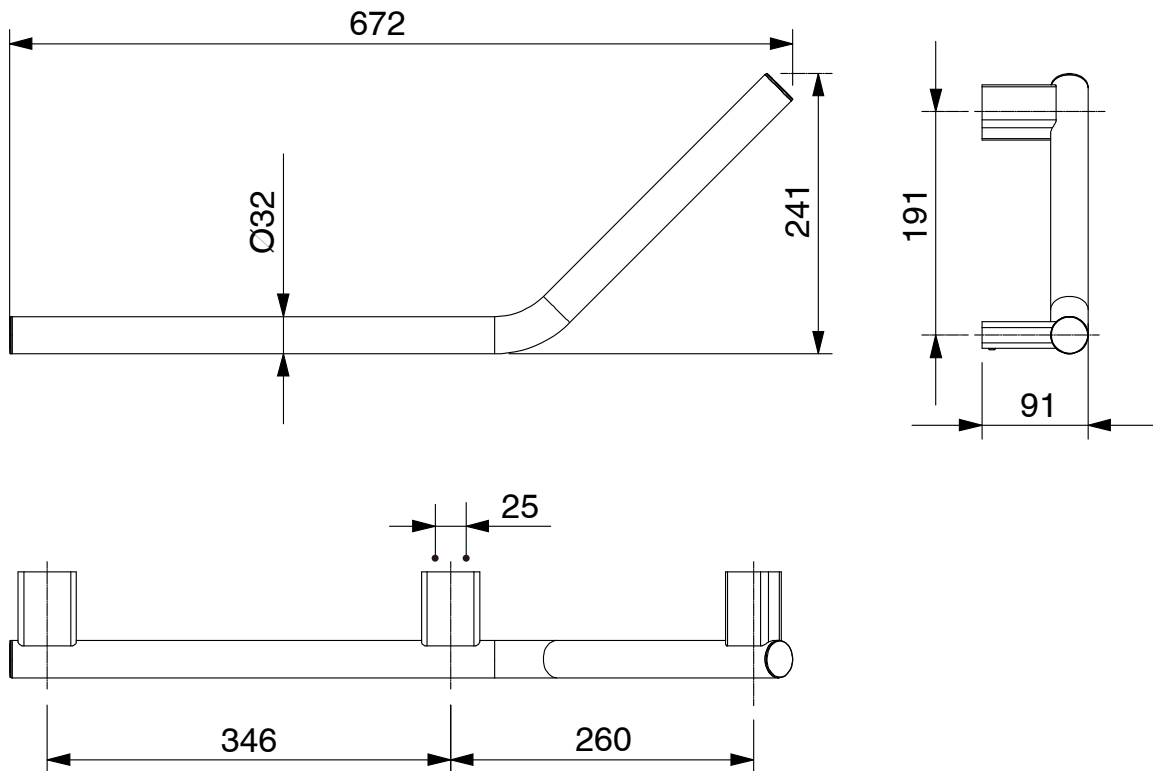

mizu

Mizu Drift Assisted Living Angled Grab Rail Left 260mm x 346mm 135 Degree Matte Black

2218614

SPECIFICATIONS

Recommended Use	Residential;Commercial
Colour Finish	Matte Black
Primary Material	DR Brass

WARRANTY

Residential & Commercial Use (Years)	25
Spare Parts & Labour (Years)	1

Please refer to Mizu Warranty page for full Terms and Conditions

Dimensions are nominal measurements only.

CLEANING RECOMMENDATIONS:

We recommend the use of soapy water or approved cleaners. This product should not be cleaned with abrasive materials. Damage caused by any improper treatment is not covered by the product warranty. Refer to Warranty Conditions

Disclaimer: Products in this specification manual must by regulation be installed by licensed and registered trade people. The manufacturer/distributor reserves the right to vary specifications or delete models from their range without prior notification. Dimensions are nominal measurements only. Dimensions and set-outs listed are correct at time of publication however the manufacturer/distributor takes no responsibility for printing errors.

Published 01/04/2026

To see the complete Mizu range go to www.reece.com.au