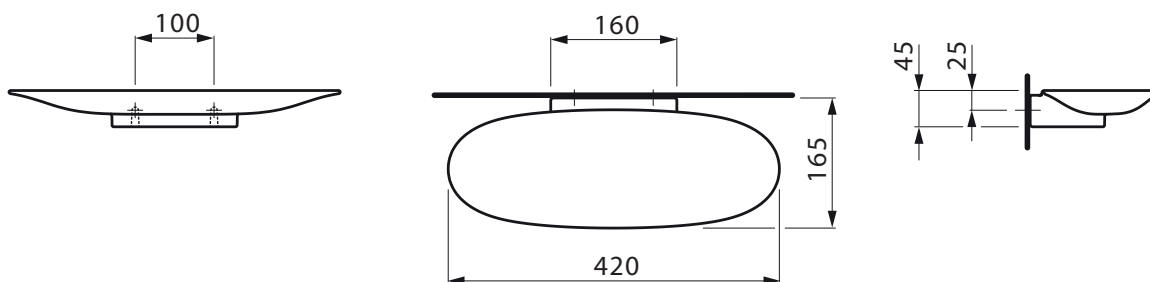

LAUFEN

LAUFEN The New Classic Ceramic Shelf White

2266003

SPECIFICATIONS

Recommended Use	Residential;Commercial
Colour Finish	White
Primary Material	SaphirKeramik

WARRANTY

Residential & Commercial Use (Years)	25
Parts Replacement Only (Years)	1

Please refer to LAUFEN Warranty page for full Terms and Conditions

Dimensions are nominal measurements only.

CLEANING RECOMMENDATIONS:

We recommend the use of soapy water or approved cleaners. This product should not be cleaned with abrasive materials. Damage caused by any improper treatment is not covered by the product warranty. Refer to Warranty Conditions

Disclaimer: Products in this specification manual must by regulation be installed by licensed and registered trade people. The manufacturer/distributor reserves the right to vary specifications or delete models from their range without prior notification. Dimensions are nominal measurements only. Dimensions and set-outs listed are correct at time of publication however the manufacturer/distributor takes no responsibility for printing errors.

Published 01/04/2026

To see the complete LAUFEN range go to www.reece.com.au